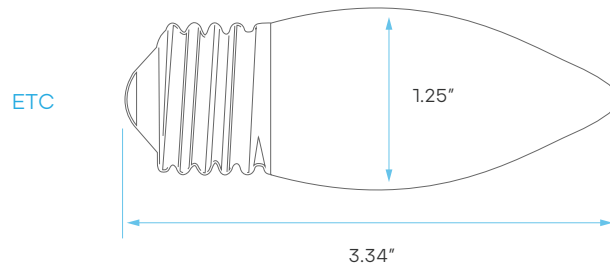

LED LAMP FILAMENT SERIES - CANDLE ETC

4W

40W WATT REPLACEMENT

5W

60W WATT REPLACEMENT

CRI
80

DIMMABLE

TRIAC

2
YEAR
WARRANTY

ELECTRICAL

		MODEL	DESCRIPTION	POWER	INPUT VOLTS	EFFICACY	LIFETIME	WATT REPLACEMENT	COST/YR
ETC	4W	LR21582	LED4ETC/CL/27K/D	4	120V	100	10,000	40	\$ 0.51
		LR21602	LED5ETC/CL/27K/D	5	120V	108	10,000	60	\$ 0.60
	5W	LR21608	LED5ETC/CL/50K/D	5	120V	108	10,000	60	\$ 0.60

PHOTOMETRIC

MODEL	DESCRIPTION	COLOR (CCT)	TEMP	LUMEN	BASE	FLOOD	CRI	UL LISTED
LR21582	LED4ETC/CL/27K/D	2700K	WARM WHITE	400	E26	330°	80	YES
LR21602	LED5ETC/CL/27K/D	2700K	WARM WHITE	550	E26	330°	80	YES
LR21608	LED5ETC/CL/50K/D	5000K	BRIGHT WHITE	550	E26	330°	80	YES