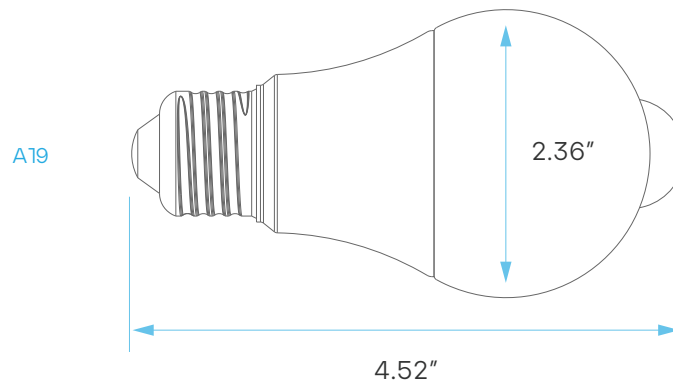

## ELECTRICAL

	MODEL	DESCRIPTION	POWER	INPUT VOLTS	EFFICACY	LIFETIME	WATT REPLACEMENT	COST/YR
A19 D2D + PIR	LR21481	LED9A19/830/D2D/PIR	9	120V	89	25,000	60	\$ 1.08
	LR21483	LED9A19/850/D2D/PIR	9	120V	89	25,000	60	\$ 1.08