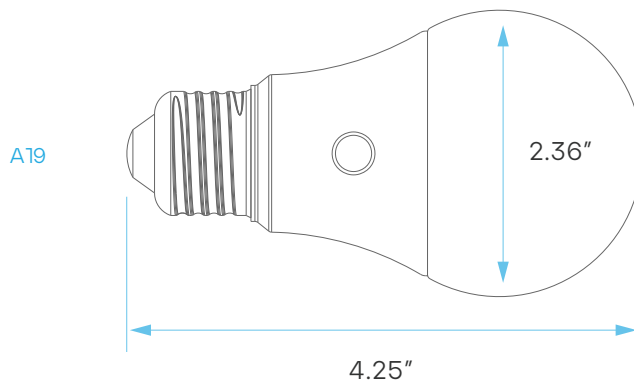

LED LAMP
A-SERIES - DUSK TO DAWN
A19

A19
9W

60W WATT REPLACEMENT

CRI
80

DUSK
TO
DAWN
SENSOR

DAMP
LOCATION
RATED

3
YEAR
WARRANTY

ELECTRICAL

	MODEL	DESCRIPTION	POWER	INPUT VOLTS	EFFICACY	LIFETIME	WATT REPLACEMENT	COST/YR
A19 D2D	LR21471	LED9A19/830/D2D	9	120V	89	25,000	60	\$ 1.08
	LR21473	LED9A19/850/D2D	9	120V	89	25,000	60	\$ 1.08

PHOTOMETRIC