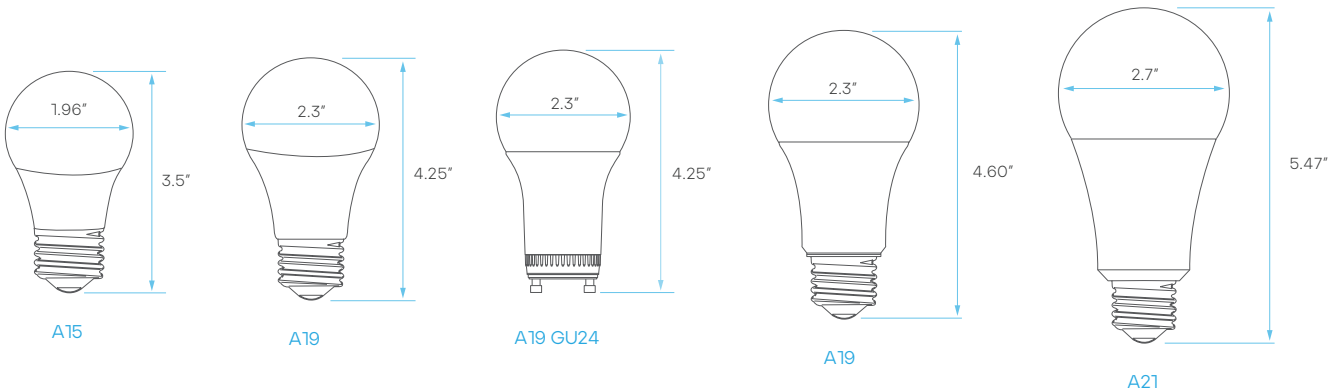

## LED LAMP A-SERIES A15, A19, A21

**CRI  
80**

**DIMMABLE**  
TRIAC

**ENCLOSED  
FIXTURE  
RATED**

**DAMP  
LOCATION  
RATED**

**2  
YEAR  
WARRANTY**