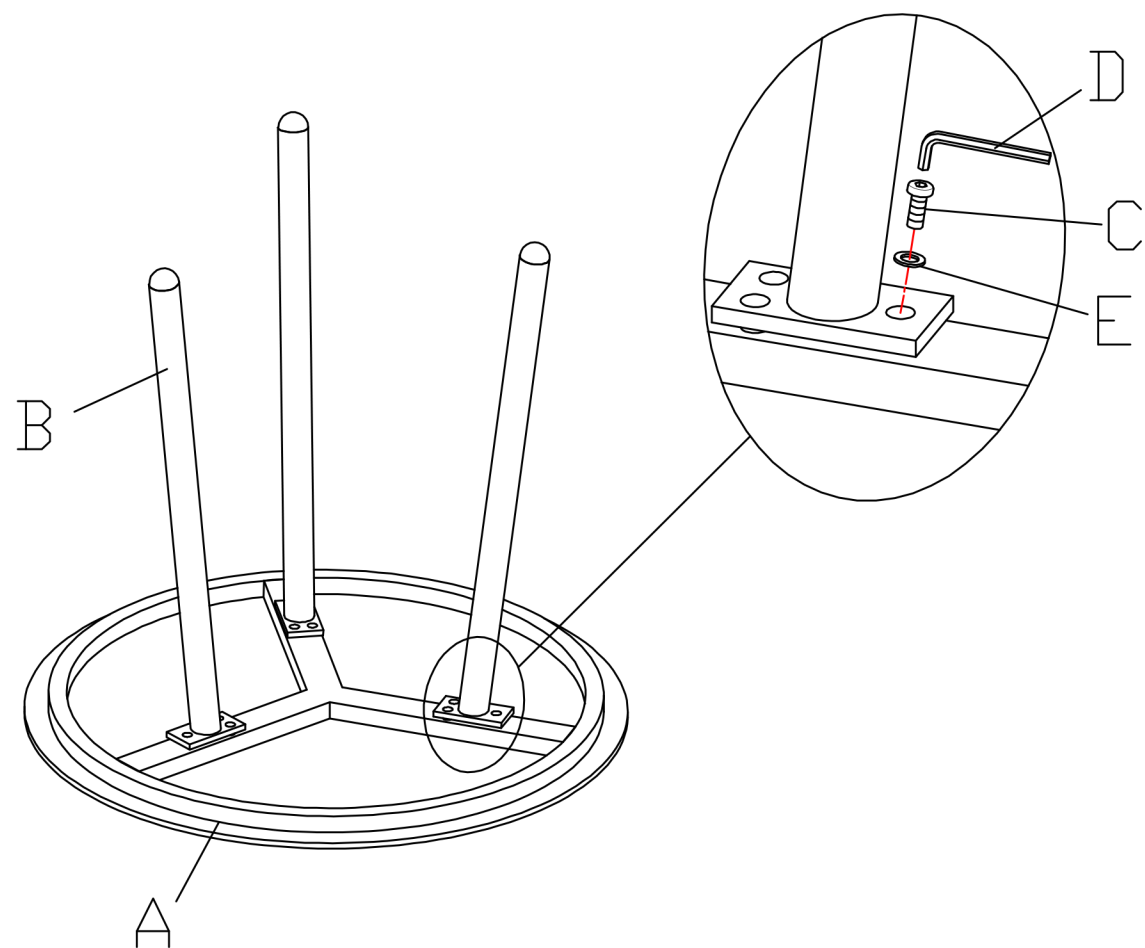

ITEM 68501 , 3Pcs Alum Rope Chat Set-table assembly instruction

A

1PC

B

3PCS

C

9PCS

D

1PC

E

9PCS