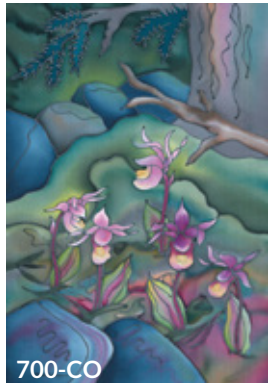

This collection of images are reproductions of hand-painted silk originals. With two series of images, this line features spectacular floral landscapes, hand painted on silk, inspired by the Canadian Rocky Mountains and foothills. Products range from fine reproduction prints and art cards, to coasters and magnets.

WILDFLOWER I SERIES (700)

FRIDGE MAGNETS

SINGLES MAG-700-[scene]
 \$3.50 each 2½x3½
 Laminated Min 24 assorted
 Merchandised on a 3½x6 card
 700-MA and 700-CO only

PRINTS

FRAMED PRINT F-700-[scene] \$46.00 each
 Black composite frame 13x16