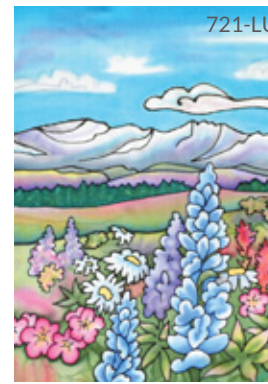

This collection of images are reproductions of hand-painted silk originals. With two series of images, this line features spectacular floral landscapes, hand painted on silk, inspired by the Canadian Rocky Mountains and foothills. Products range from fine reproduction prints and art cards, to coasters and magnets.

WILDFLOWER I SERIES (700)

FRIDGE MAGNETS

SINGLES MAG-700-[scene]
 \$3.50 each 2½x3½
 Laminated Min 24 assorted
 Merchandised on a 3½x6 card
 700-MA and 700-CO only

PRINTS

FRAMED PRINT F-700-[scene] \$46.00 each
 Black composite frame 13x16

MATTED PRINT M-700-[scene] \$21.00 each
 Various mat colours 11x14

ART CARDS

SINGLES AC-700-[scene]
 \$3.00 each 5x7
 Clear acetate sleeve and blank envelope
 Minimum 24 assorted

WILDFLOWER II SERIES (721)