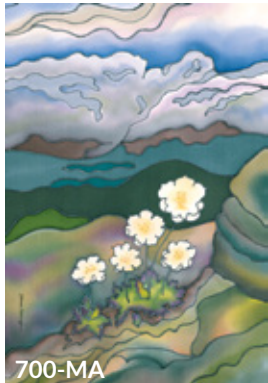

This collection of images are reproductions of hand-painted silk originals. With two series of images, this line features spectacular floral landscapes, hand painted on silk, inspired by the Canadian Rocky Mountains and foothills. Products range from fine reproduction prints and art cards, to coasters and magnets.

WILDFLOWER I SERIES (700)

FRIDGE MAGNETS

SINGLES MAG-700-[scene]
 \$3.50 each 2½x3½
 Laminated Min 24 assorted
 Merchandised on a 3½x6 card
 700-MA and 700-CO only

PRINTS

FRAMED PRINT F-700-[scene] \$46.00 each
 Black composite frame 13x16

MATTED PRINT M-700-[scene] \$21.00 each
 Various mat colours 11x14

ART CARDS

SINGLES AC-700-[scene]
 \$3.00 each 5x7
 Clear acetate sleeve and blank envelope
 Minimum 24 assorted

WILDFLOWER II SERIES (721)