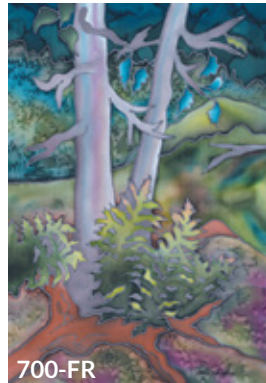

This collection of images are reproductions of hand-painted silk originals. With two series of images, this line features spectacular floral landscapes, hand painted on silk, inspired by the Canadian Rocky Mountains and foothills. Products range from fine reproduction prints and art cards, to coasters and magnets.

WILDFLOWER I SERIES (700)

FRIDGE MAGNETS

SINGLES MAG-700-[scene]
 \$3.50 each 2½x3½
 Laminated Min 24 assorted
 Merchandised on a 3½x6 card
 700-MA and 700-CO only

PRINTS

FRAMED PRINT F-700-[scene] \$46.00 each
 Black composite frame 13x16