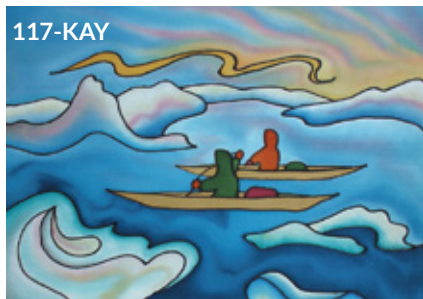

This collection of images are reproductions of hand-painted silk originals. With two series of beautiful images, this line features Inuit-inspired scenes, snowy landscapes, majestic inuksuks, and polar bears. Products range from fine reproduction prints and art cards, to coasters and magnets.

ART CARDS

SINGLES AC-100-[scene]
 \$3.00 each 5x7
 Clear acetate sleeve and blank envelope
 Minimum 24 assorted

NORTHERN II SERIES (117)

117-ICE

117-KAY

117-DRUM

117-IK2

PRINTS