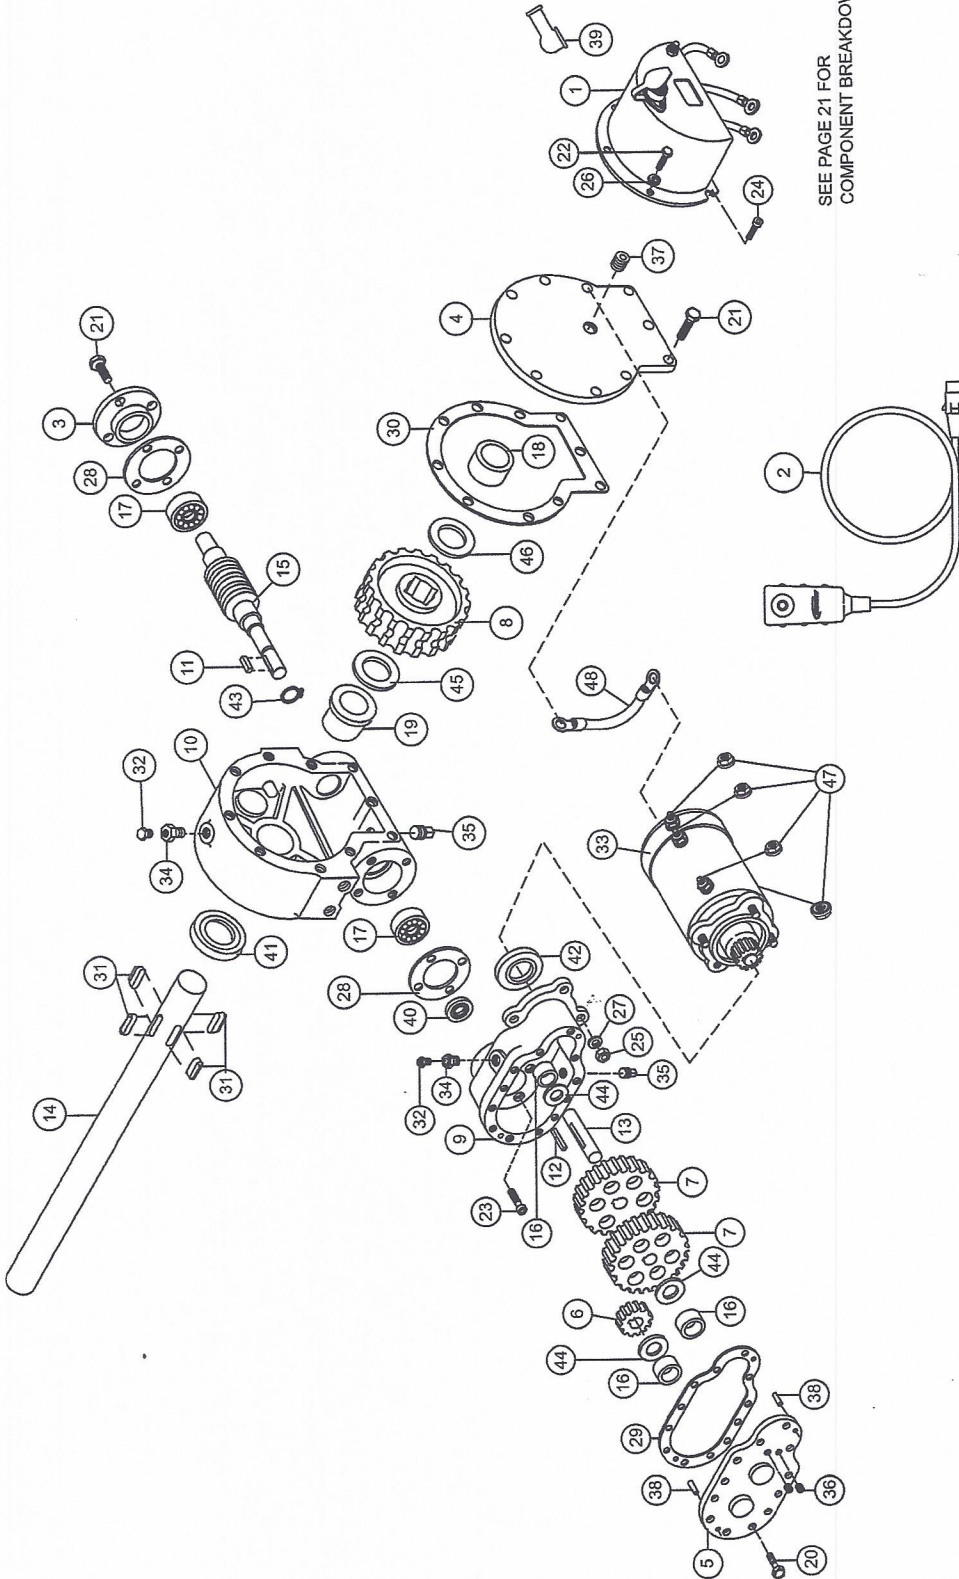

MODEL DCS - 200 12V
EXPLODED VIEW

SEE PAGE 21 FOR
COMPONENT BREAKDOWN

PARTS LIST MODEL DCS-200

MODEL DCS-200 SPEED REDUCER ®

ITEM NO		DESCRIPTION		ITEM NO	QTY.	PART NO.	DESCRIPTION
1	1	278027	SOLENOID ASSEMBLY - 12V	23	4	414845	CAP SCREW 1/4 - 20NC X 1 LG. SOC. HD. NYLOK
2	1	282001	SWTICH ASSEMBLY	24	2	420012	CAPSCREW-1/4-20NCX3/4LG, HXSOCHD, SS
3	1	316083	CAP BEARING	25	3	418528	NUT-3/8-24NF HEX REG, STAINLESS STEEL
4	1	328134	COVER WORM GEAR HSG	26	3	418529	WASHER-1/4 FLAT STAINLESS STEEL
5	1	328106	COVER SPUR GEAR HSG	27	3	428530	LOCKWASHER-3/8 MED SECT, STAINLESS STEEL
6	1	334239	GEAR	28	2	442184	GASKET
7	2	334003	GEAR	29	1	442185	GASKET
8	1	334161	GEAR R. H. - 60:1	30	1	442205	GASKET
9	1	338203	HOUSING SPUR GEAR	31	4	450016	KEY (BARTH)
10	1	338273	HOUSING GEAR	32	2	456008	RELIEF FITTING
11	1	342023	KEY SQUARE	33	1	262037	MOTOR 12V
12	1	342033	KEY SQUARE	34	2	468002	REDUCER
13	1	356901	SHAFT SPUR	35	2	468011	PIPE PLUG SQ. HD
14	1	357554	SHAFT 1 1/4 X 11.894	36	2	468017	PIPE PLUG SOC. HD
	1	357555	SHAFT 1 1/4 X 14.394	37	1	468018	PIPE PLUG SOC. HD
	1	357556	SHAFT 1 1/4 X 15.894	38	2	470001	PIN
	1	357557	SHAFT 1 1/4 X 19.832	39	1	482013	RUBBER BOOT
15	1	368001	WORM RH 60:1	40	1	486009	OIL SEAL
16	3	402001	BEARING NEEDLE	41	1	486017	OIL SEAL
17	2	402002	BEARING BALL	42	1	486023	OIL SEAL
18	1	412044	BUSHING	43	1	490003	SNAP RING
19	1	412045	BUSHING	44	3	518002	THRUST WASHER
20	12	420009	CAPSCREW-1/4-20NCX3/4, HXHD, SS	45	1	518015	THRUST WASHER
21	9	420010	CAPSCREW-1/4-20NCX7/8 LG. HEX HD, SS	46	1	518040	THRUST WASHER
22	3	420011	CAPSCREW-1/4-20NCX1LG, HXHD, SS	47	4	418535	FLANGE NUT
				48	1	440315	JUMPER WIRE