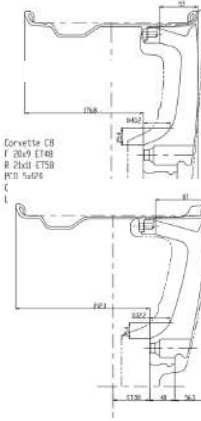

CUSTOM BUILT FOR

PRESIDENT MR. MCGARRY'S 2017 CORVETTE C7 GRAND SPORT

CUSTOM BUILT FOR

2023 CORVETTE C8

CUSTOM BUILT FOR

2021 CORVETTE C8

Wheel Model	RVRN CUSTOM FORGED 1-PIECE WHEELS: RV-MR05 SERIES	
Wheel Fitment	Front: 19x10 ET+43mm Rear: 20x12 ET+59mm CB: 70.3mm PCD: 5x120.65mm	
Finish	Spoke: Chrome Barrel: Chrome Cap: Chrome	

Wheel Model	RVRN CUSTOM FORGED 2-PIECE WHEELS: RV-DC01 SERIES	
Wheel Fitment	Front: 20x9 ET+45mm Rear: 21x11.5 ET+60mm CB: 66.9mm PCD: 5x120mm	
Finish	Spoke: Gloss Black Barrel: Gloss Black Cap: RVRN Red Screws: Hidden Screws Version	

Wheel Model	RVRN CUSTOM FORGED 2-PIECE WHEELS: RV-DB082 SERIES	
Wheel Fitment	Front: 20x9 ET+48mm Rear: 21x11.5 ET+58mm CB: 66.9mm PCD: 5x120mm	
Finish	Spoke: Chrome Barrel: Chrome Cap: RVRN Red Screws: RVRN Red	