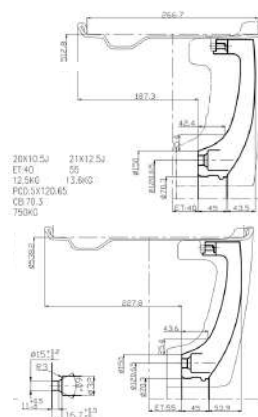

2019 CORVETTE C7 Z06

Wheel Model	RVRN CUSTOM FORGED 2-PIECE WHEELS: RV-DS016 SERIES	
Wheel Fitment	Front: 20x10.5 ET+40mm Rear: 21x12.5 ET+55mm CB: 70.3mm PCD: 5x120.65mm	
Finish	Spoke: Chrome Barrel: Chrome Cap: RVRN Red Screws: RVRN Red