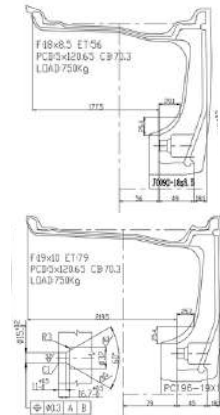

2006 CORVETTE C6

Wheel Model	RVRN CUSTOM FORGED 1-PIECE WHEELS: RV-MR12 SERIES	
Wheel Fitment	Front: 18x8.5 ET+56mm Rear: 19x10 ET+79mm CB: 70.3mm PCD: 5x120.65mm	
Finish	Spoke: Gloss Black+Red Barrel: Gloss Black Cap: RVRN Red