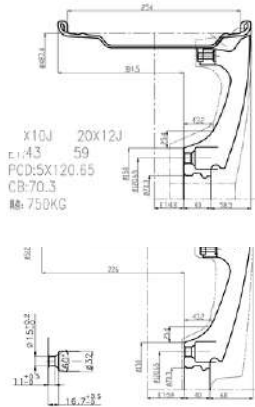

CUSTOM BUILT FOR

2020 CORVETTE C8

Wheel Model	RVRN CUSTOM FORGED 1-PIECE WHEELS: RV-MC01 SERIES	
Wheel Fitment	Front: 19x8.5 ET+42mm Rear: 20x11 ET+64mm CB: 66.9mm PCD: 5x120mm	
Finish	Spoke: White Barrel: White Cap: White	

CUSTOM BUILT FOR

2019 CORVETTE C7 Z06

Wheel Model	RVRN CUSTOM FORGED 2-PIECE WHEELS: RV-DC02 SERIES	
Wheel Fitment	Front: 19x10 ET+28mm Rear: 20x12 ET+34mm CB: 70.3mm PCD: 5x120.65mm	
Finish	Spoke: Brushed Black Barrel: Gloss Black Cap: Black Screws: Chrome	

CUSTOM BUILT FOR

2019 CORVETTE C7 Z06

Wheel Model	RVRN CUSTOM FORGED 2-PIECE WHEELS: RV-DB082 SERIES	
Wheel Fitment	Front: 19x10 ET+43mm Rear: 20x12 ET+59mm CB: 70.3mm PCD: 5x120.65mm	
Finish	Spoke: Gloss Black Barrel: Gloss Black Cap: RVRN Red Screws: RVRN Red	