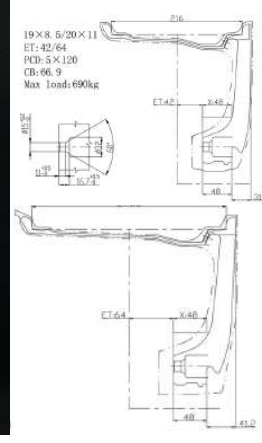

2020 CORVETTE C8

Wheel Model	RVRN CUSTOM FORGED 1-PIECE WHEELS: RV-MC01 SERIES	
Wheel Fitment	Front: 19x8.5 ET+42mm Rear: 20x11 ET+64mm CB: 66.9mm PCD: 5x120mm	
Finish	Spoke: White Barrel: White Cap: White