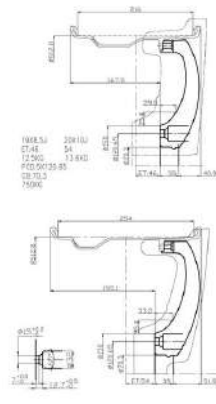

CUSTOM BUILT FOR
1978 CORVETTE C3

Wheel Model	RVRN CUSTOM FORGED 2-PIECE WHEELS: RV-T081 SERIES	
Wheel Fitment	Front: 18x10.5 ET-44mm Rear: 18x12 ET-63mm CB: 70.3mm PCD: 5x120.65mm	
Finish	Spoke: Polish Barrel: Gloss Black Cap: Black Screws: Black	

CUSTOM BUILT FOR
2015 CORVETTE C7 STINGRAY

Wheel Model	RVRN CUSTOM FORGED 2-PIECE WHEELS: RV-T081 SERIES	
Wheel Fitment	Front: 19x9.5 ET+46mm Rear: 20x10 ET+54mm CB: 70.3mm PCD: 5x120.65mm	
Finish	Spoke: Gloss Black Barrel: Gloss Black Cap: Custom Blue Screws: Black Custom Engravings: Custom Blue	

CUSTOM BUILT FOR
2023 CORVETTE C8 STINGRAY

Wheel Model	RVRN CUSTOM FORGED 2-PIECE WHEELS: RV-DS74 SERIES	
Wheel Fitment	Front: 20x9.5 ET+40mm Rear: 21x13 ET+65mm CB: 66.9mm PCD: 5x120mm	
Finish	Spoke: Polished Gold Barrel: Gloss Black Screws: Chrome