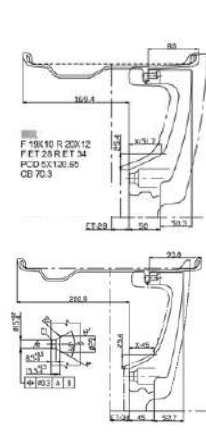

Wheel Model	RVRN CUSTOM FORGED 2-PIECE WHEELS: RV-DB082 SERIES	
Wheel Fitment	Front: 20x9 ET+48mm Rear: 21x11.5 ET+58mm CB: 66.9mm PCD: 5x120mm	
Finish	Spoke: Chrome Barrel: Chrome Cap: RVRN Red Screws: RVRN Red	

CUSTOM BUILT FOR

2020 CORVETTE C8

Wheel Model	RVRN CUSTOM FORGED 1-PIECE WHEELS: RV-MR05 SERIES	
Wheel Fitment	Front: 19x8.5 ET+42mm Rear: 20x11 ET+64mm CB: 66.9mm PCD: 5x120mm	
Finish	Spoke: Chrome Barrel: Chrome Cap: Chrome	

CUSTOM BUILT FOR

2020 CORVETTE C8

Wheel Model	RVRN CUSTOM FORGED 1-PIECE WHEELS: RV-MC01 SERIES	
Wheel Fitment	Front: 19x8.5 ET+42mm Rear: 20x11 ET+64mm CB: 66.9mm PCD: 5x120mm	
Finish	Spoke: White Barrel: White Cap: White	

CUSTOM BUILT FOR

2019 CORVETTE C7 Z06

Wheel Model	RVRN CUSTOM FORGED 2-PIECE WHEELS: RV-DC02 SERIES	
Wheel Fitment	Front: 19x10 ET+28mm Rear: 20x12 ET+34mm CB: 70.3mm PCD: 5x120.65mm	
Finish	Spoke: Brushed Black Barrel: Gloss Black Cap: Black Screws: Chrome	