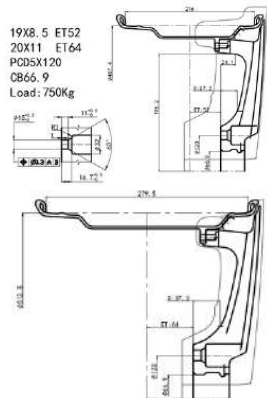

CUSTOM BUILT FOR
2021 CORVETTE C8

Wheel Model	RVRN CUSTOM FORGED 2-PIECE WHEELS: RV-DF041 SERIES	
Wheel Fitment	Front: 19x8.5 ET+52mm Rear: 20x11 ET+64mm CB: 66.9mm PCD: 5x120mm	
Finish	Spoke: Corvette Yellow Barrel: Gloss Black Cap: Corvette Yellow Screws: Aluminum	

CUSTOM BUILT FOR
2019 CORVETTE Z06

Wheel Model	RVRN CUSTOM FORGED 1-PIECE WHEELS: RV-MJ02 SERIES	
Wheel Fitment	Front: 19x10 ET+35mm Rear: 20x12 ET+50mm CB: 70.3mm PCD: 5x120.65mm	
Finish	Spoke: Matte Black Barrel: Matte Black Cap: RVRN Red	

CUSTOM BUILT FOR
2021 CORVETTE C8

Wheel Model	RVRN CUSTOM FORGED 2-PIECE WHEELS: RV-DS016 SERIES	
Wheel Fitment	Front: 20x9 Rear: 21x12 CB: 66.9mm PCD: 5x120mm	
Finish	Spoke: Orange Barrel: Gloss Black Cap: Orange