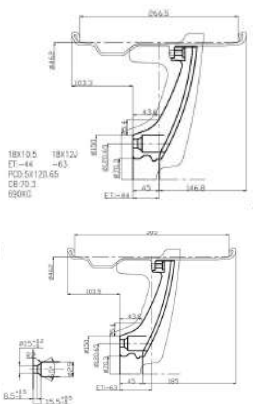

CUSTOM BUILT FOR
1978 CORVETTE C3

Wheel Model	RVRN CUSTOM FORGED 2-PIECE WHEELS: RV-T081 SERIES	
Wheel Fitment	Front: 18x10.5 ET-44mm Rear: 18x12 ET-63mm CB: 70.3mm PCD: 5x120.65mm	
Finish	Spoke: Polish Barrel: Gloss Black Cap: Black Screws: Black	

CUSTOM BUILT FOR
2015 CORVETTE C7 STINGRAY

Wheel Model	RVRN CUSTOM FORGED 2-PIECE WHEELS: RV-T081 SERIES	
Wheel Fitment	Front: 19x9.5 ET+46mm Rear: 20x10 ET+54mm CB: 70.3mm PCD: 5x120.65mm	
Finish	Spoke: Gloss Black Barrel: Gloss Black Cap: Custom Blue Screws: Black Custom Engravings: Custom Blue	

CUSTOM BUILT FOR
2023 CORVETTE C8 STINGRAY

Wheel Model	RVRN CUSTOM FORGED 2-PIECE WHEELS: RV-DS74 SERIES	
Wheel Fitment	Front: 20x9.5 ET+40mm Rear: 21x13 ET+65mm CB: 66.9mm PCD: 5x120mm	
Finish	Spoke: Polished Gold Barrel: Gloss Black Screws: Chrome