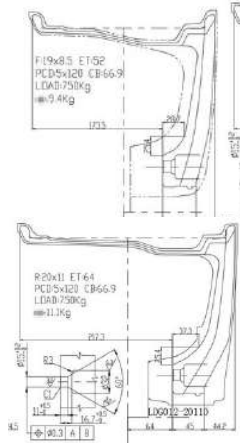

Wheel Model	RVRN CUSTOM FORGED 2-PIECE WHEELS: RV-DC01 SERIES	
Wheel Fitment	Front: 20x9 ET+45mm Rear: 21x11.5 ET+60mm CB: 66.9mm PCD: 5x120mm	
Finish	Spoke: Gloss Black Barrel: Gloss Black Cap: RVRN Red Screws: Hidden Screws Version	

Wheel Model	RVRN CUSTOM FORGED 2-PIECE WHEELS: RV-DB082 SERIES	
Wheel Fitment	Front: 20x9 ET+48mm Rear: 21x11.5 ET+58mm CB: 66.9mm PCD: 5x120mm	
Finish	Spoke: Chrome Barrel: Chrome Cap: RVRN Red Screws: RVRN Red	

CUSTOM BUILT FOR

2020 CORVETTE C8

Wheel Model	RVRN CUSTOM FORGED 1-PIECE WHEELS: RV-MR05 SERIES	
Wheel Fitment	Front: 19x8.5 ET+42mm Rear: 20x11 ET+64mm CB: 66.9mm PCD: 5x120mm	
Finish	Spoke: Chrome Barrel: Chrome Cap: Chrome	