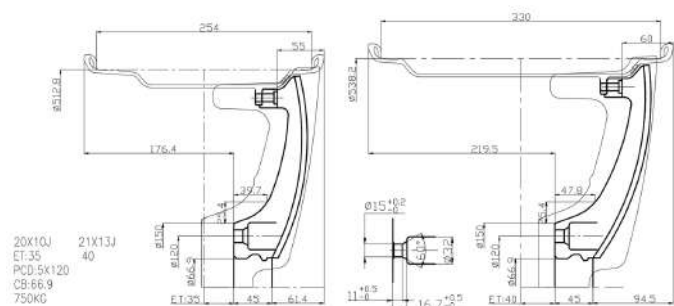

CUSTOM BUILT FOR
2024 CORVETTE Z06

Wheel Model	RVRN CUSTOM FORGED 2-PIECE WHEELS: RV-T081 SERIES	
Wheel Fitment	Front: 19x8.5 ET+52mm Rear: 20x11 ET+64mm CB: 66.9mm PCD: 5x120mm	
Finish	Spoke: Chrome Barrel: Chrome Screws: Chrome	

CUSTOM BUILT FOR
2023 CORVETTE C8

Wheel Model	RVRN CUSTOM FORGED 2-PIECE WHEELS: RV-DR08 SERIES	
Wheel Fitment	Front: 20x9 ET+34mm Rear: 21x12 ET+45mm CB: 66.9mm PCD: 5x120mm	
Finish	Spoke: Gunmetal Barrel: Polish Rose Gold Screws: Chrome	

CUSTOM BUILT FOR
2007 CORVETTE Z06

Wheel Model	RVRN CUSTOM FORGED 2-PIECE WHEELS: RV-DF14 SERIES	
Wheel Fitment	Front: 19x9.5 ET+40mm Rear: 20x12 ET+59mm CB: 70.3mm PCD: 5x120.65mm	
Finish	Spoke: Gunmetal Gray Barrel: Gunmetal Gray Screws: Chrome