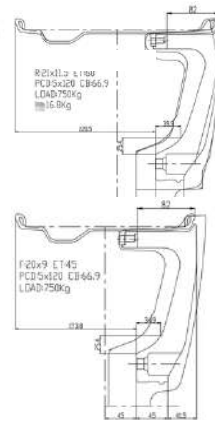

CUSTOM BUILT FOR

PRESIDENT MR. MCGARRY'S 2017 CORVETTE C7 GRAND SPORT

CUSTOM BUILT FOR

2023 CORVETTE C8

CUSTOM BUILT FOR

2021 CORVETTE C8

Wheel Model	RVRN CUSTOM FORGED 1-PIECE WHEELS: RV-MR05 SERIES	
Wheel Fitment	Front: 19x10 ET+43mm Rear: 20x12 ET+59mm CB: 70.3mm PCD: 5x120.65mm	
Finish	Spoke: Chrome Barrel: Chrome Cap: Chrome	

Wheel Model	RVRN CUSTOM FORGED 2-PIECE WHEELS: RV-DC01 SERIES	
Wheel Fitment	Front: 20x9 ET+45mm Rear: 21x11.5 ET+60mm CB: 66.9mm PCD: 5x120mm	
Finish	Spoke: Gloss Black Barrel: Gloss Black Cap: RVRN Red Screws: Hidden Screws Version	

Wheel Model	RVRN CUSTOM FORGED 2-PIECE WHEELS: RV-DB082 SERIES	
Wheel Fitment	Front: 20x9 ET+48mm Rear: 21x11.5 ET+58mm CB: 66.9mm PCD: 5x120mm	
Finish	Spoke: Chrome Barrel: Chrome Cap: RVRN Red Screws: RVRN Red	