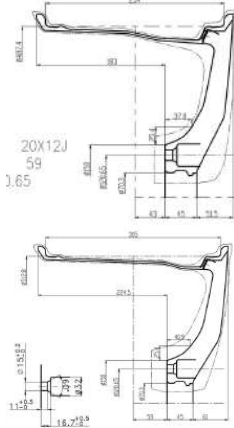

CUSTOM BUILT FOR

PRESIDENT MR. MCGARRY'S 2017 CORVETTE C7 GRAND SPORT

CUSTOM BUILT FOR

2023 CORVETTE C8

CUSTOM BUILT FOR

2021 CORVETTE C8

Wheel Model	RVRN CUSTOM FORGED 1-PIECE WHEELS: RV-MR05 SERIES	
Wheel Fitment	Front: 19x10 ET+43mm Rear: 20x12 ET+59mm CB: 70.3mm PCD: 5x120.65mm	
Finish	Spoke: Chrome Barrel: Chrome Cap: Chrome	

Wheel Model	RVRN CUSTOM FORGED 2-PIECE WHEELS: RV-DC01 SERIES	
Wheel Fitment	Front: 20x9 ET+45mm Rear: 21x11.5 ET+60mm CB: 66.9mm PCD: 5x120mm	
Finish	Spoke: Gloss Black Barrel: Gloss Black Cap: RVRN Red Screws: Hidden Screws Version	

Wheel Model	RVRN CUSTOM FORGED 2-PIECE WHEELS: RV-DB082 SERIES	
Wheel Fitment	Front: 20x9 ET+48mm Rear: 21x11.5 ET+58mm CB: 66.9mm PCD: 5x120mm	
Finish	Spoke: Chrome Barrel: Chrome Cap: RVRN Red Screws: RVRN Red	