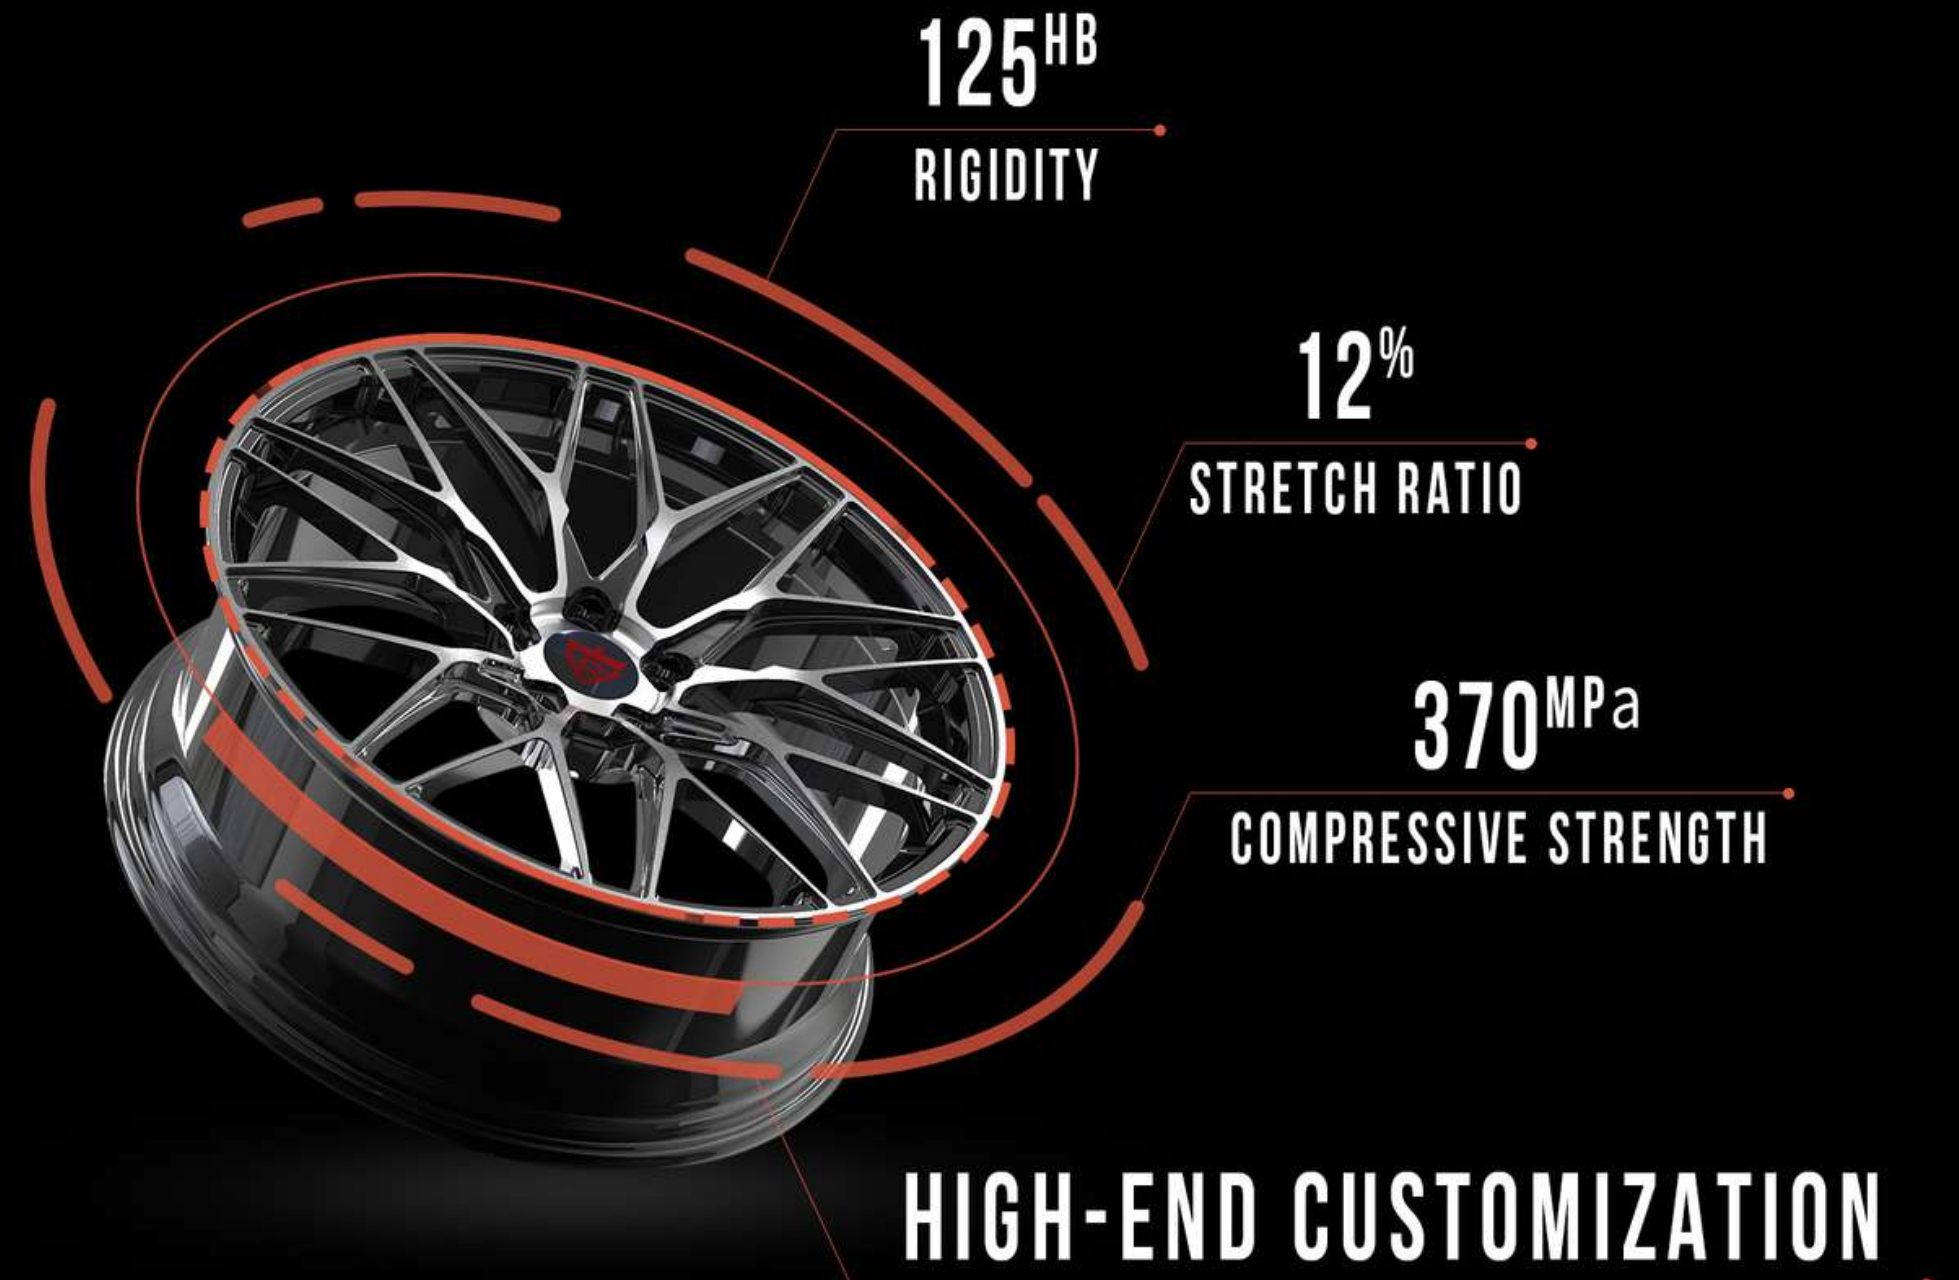

125^{HB}
RIGIDITY

12%
STRETCH RATIO

370^{MPa}
COMPRESSIVE STRENGTH

HIGH-END CUSTOMIZATION

RVRN OWNS A 12,000-TON FORGING LINE
WHICH MEETS THE HIGHEST STANDARD IN THE INDUSTRY
CARVING MODELING THROUGH CNC MILLING CUTTER
HIGH-END CUSTOMIZATION.