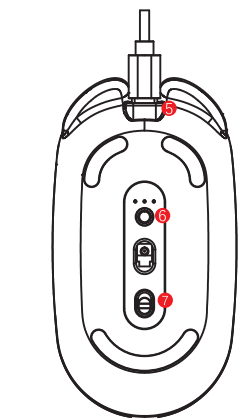

1. 5: Charging port
2. 6: DPI adjustment button
3. 7: OFF/ON