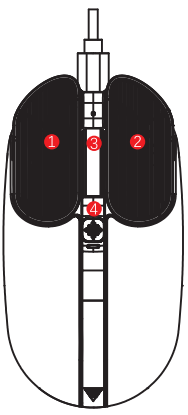

Item Specification:

Function Keys:

1