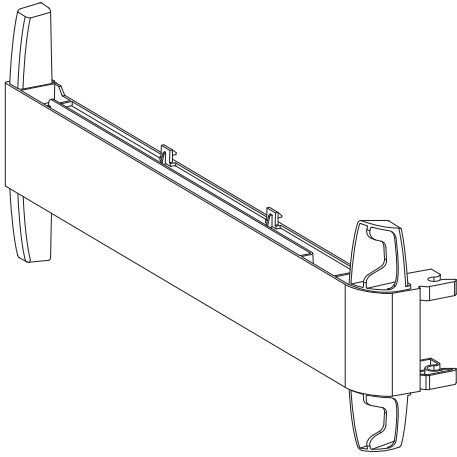

G1

PZ / PCS 2

M4

M6

M5

M1

M3

M2

PZ / PCS 1

P