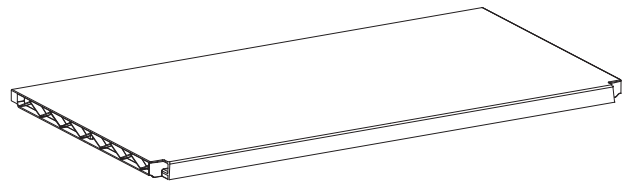

A

PZ / PCS 2

B

PZ / PCS 4

C

PZ / PCS 4

D

PZ / PCS 3

W1

PZ / PCS 2

00

PZ / PCS 2