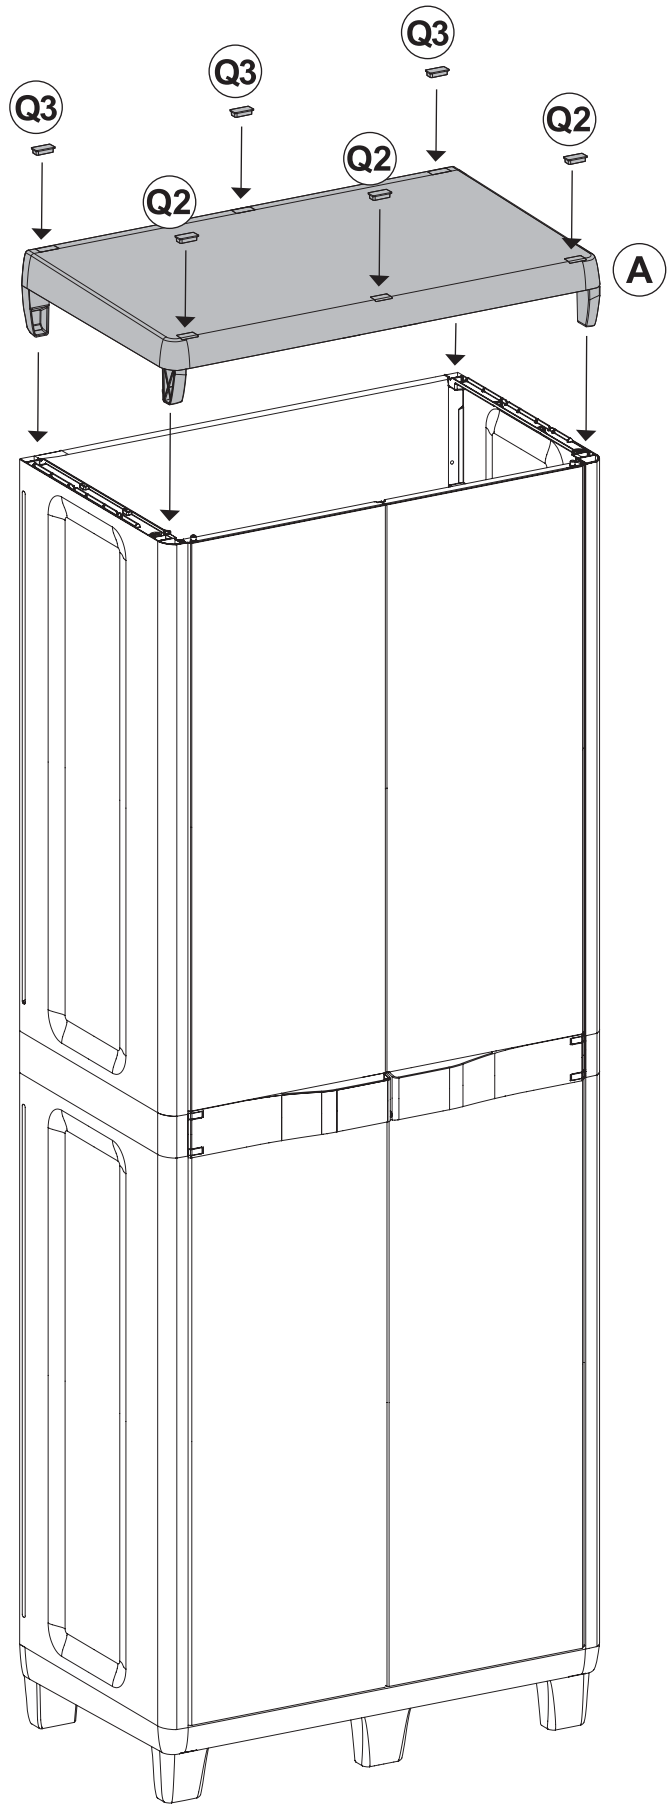

14

Q3 x3

Q2 x3

A x1