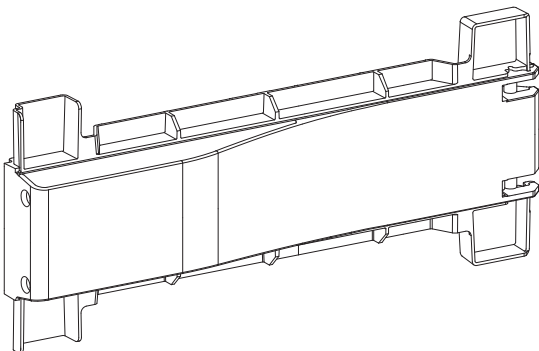

PZ / PCS 3

W1

PZ / PCS 2

00