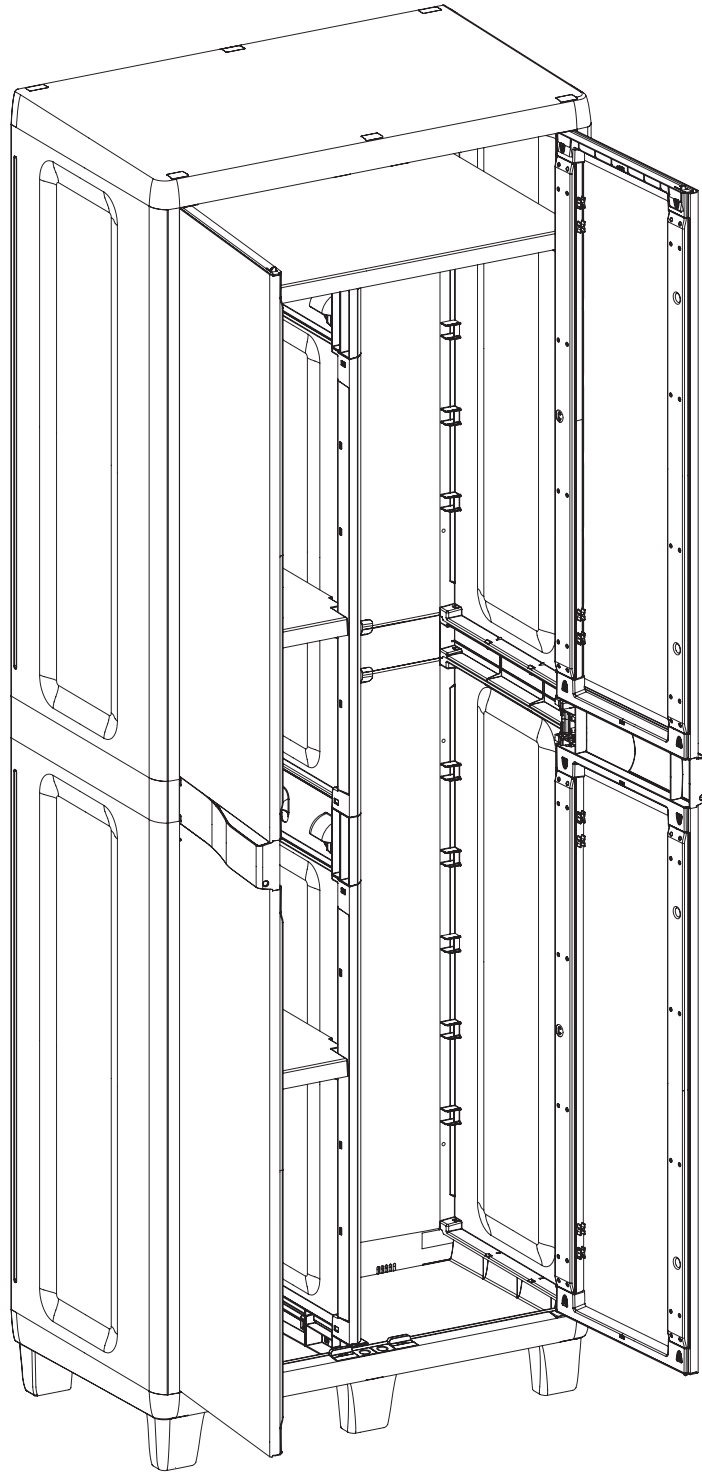

TOOMAX[®]

WOODY'S S

Art. 033 cm 65x38x178h | in 25,6x15x69,9h

A

PZ / PCS 2

B

PZ / PCS 4

C