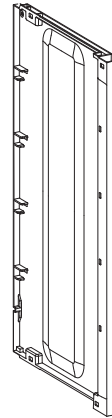

A

PZ / PCS 2

B

PZ / PCS 4

C

PZ / PCS 4

R

PZ / PCS 2

D

PZ / PCS 1

V

PZ / PCS 2

W1

PZ / PCS 2

00

PZ / PCS 2