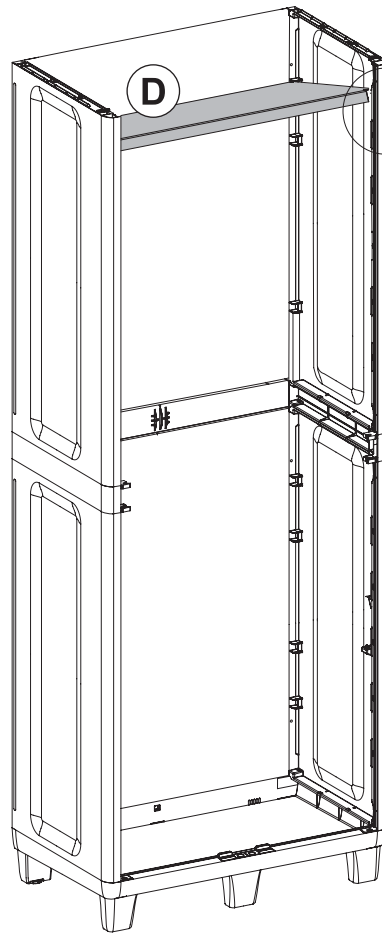

9

D x1

10

R x2

D1 x2

D3 x1

D2 x1