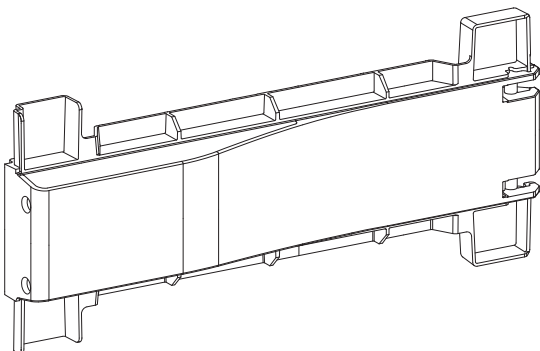

PZ / PCS 2

W1

PZ / PCS 2

00