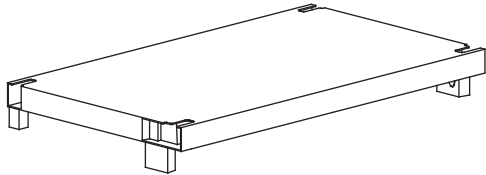

TREND MIDI

Art. 201 cm 65x37x165h | in 26x15x65h

A

PZ / PCS 2

B

PZ / PCS 4

C

PZ / PCS 4