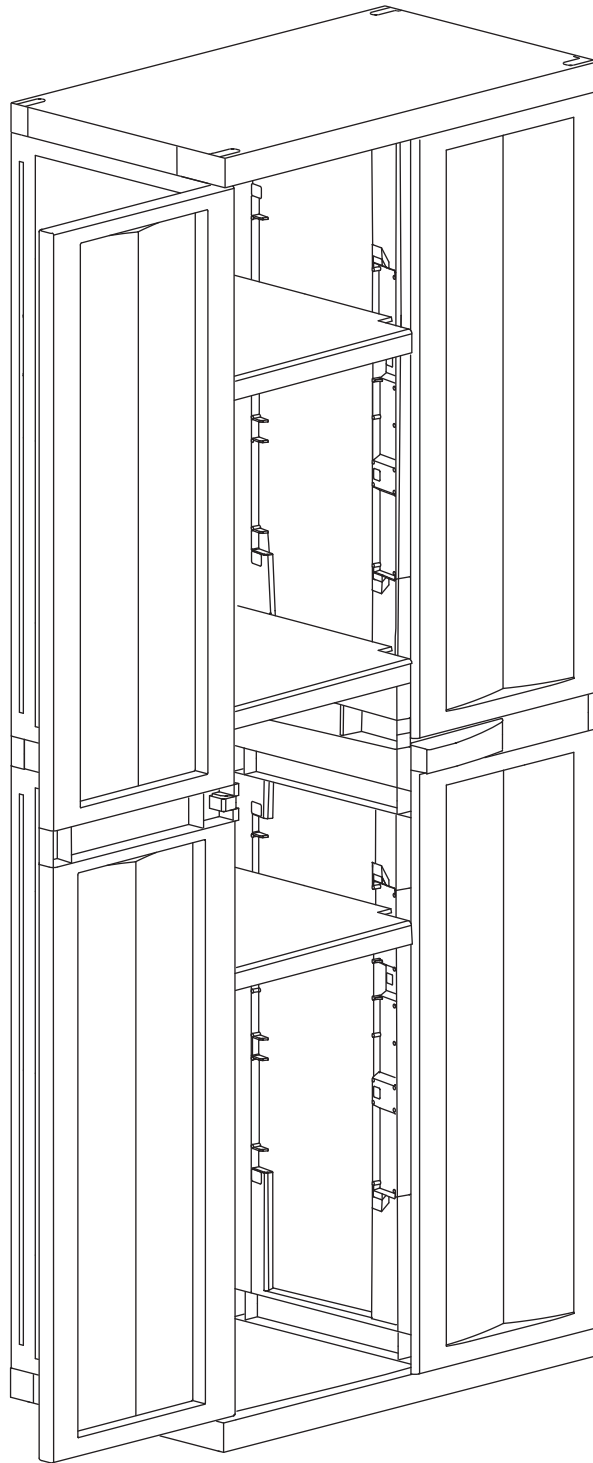

TREND MIDI

Art. 201 cm 65x37x165h | in 26x15x65h

A

PZ / PCS 2

B

PZ / PCS 4

C

PZ / PCS 4