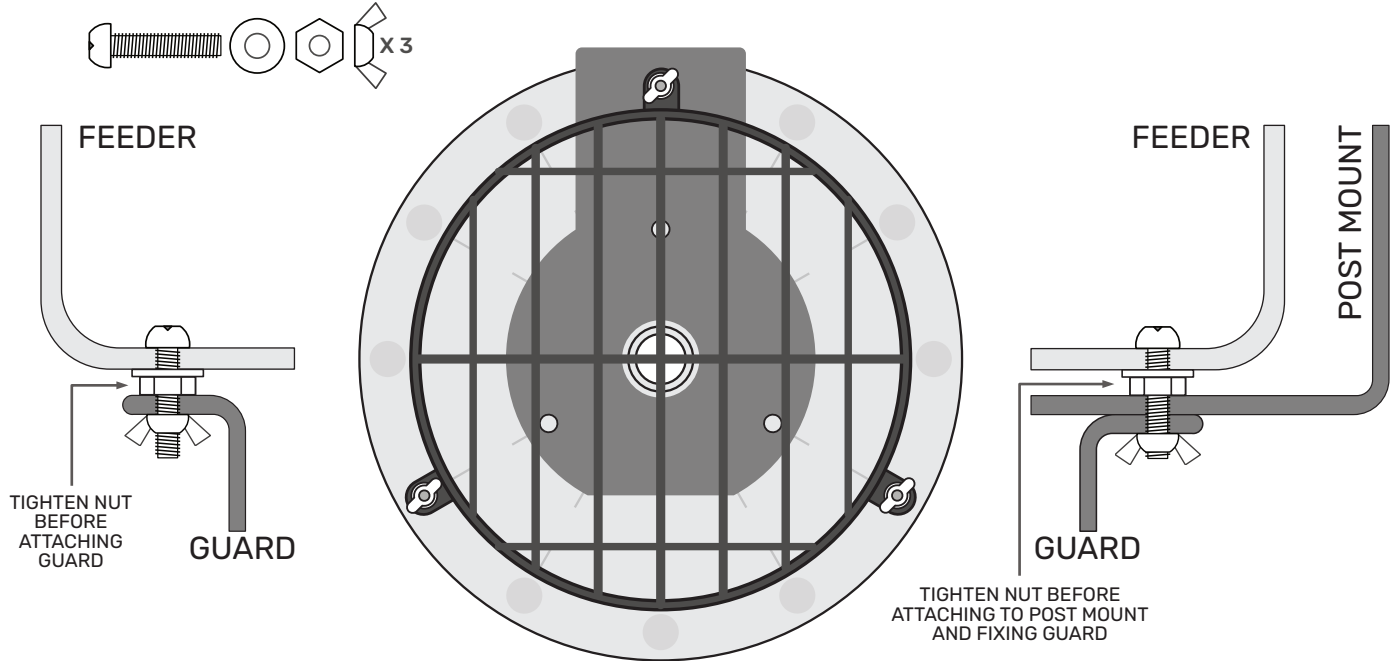

Our Automatic Farmland Feeder is available with four options.

Below and overleaf we show the hole arrangements and fixings for each option. For fitting of the Feeder Kit please see the paperwork included in the Moultrie box.

Automatic Feeder with Post Mount and Guard

Please ensure the Moultrie Feeder Kit is fitted to the Post Mount prior to attaching.

Automatic Feeder with Post Mount (no guard)

Please ensure the Moultrie Feeder Kit is fitted to the Post Mount prior to attaching. 

Visit our site

Please Recycle

Automatic Feeder with Guard (no post mount)

Please ensure the Moultrie Feeder Kit is fitted to the feeder body prior to assembly.

Automatic Feeder (no post mount or guard)

Visit our site