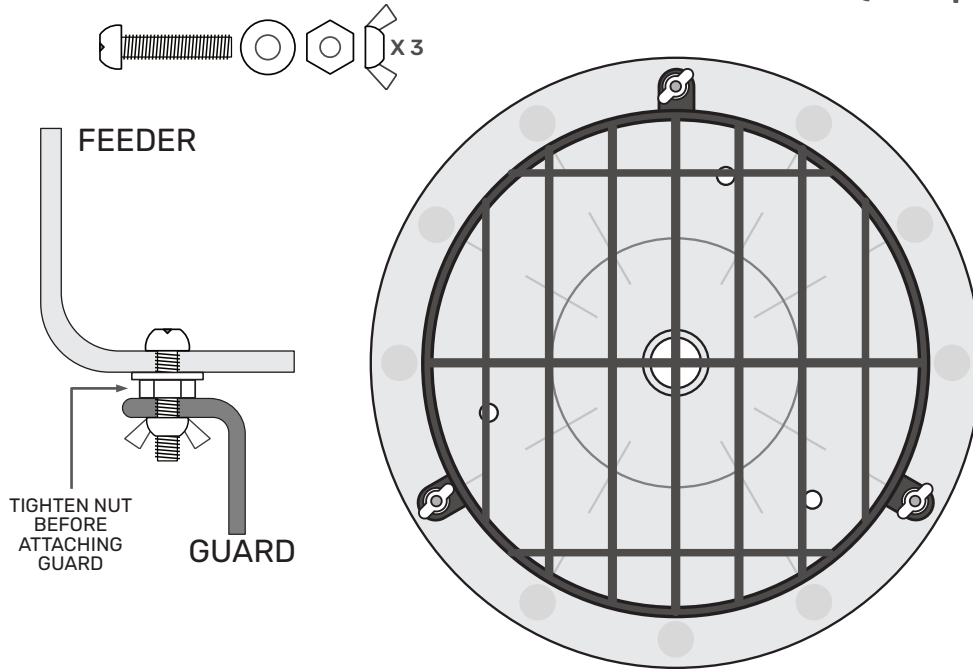

Automatic Feeder with Guard (no post mount)