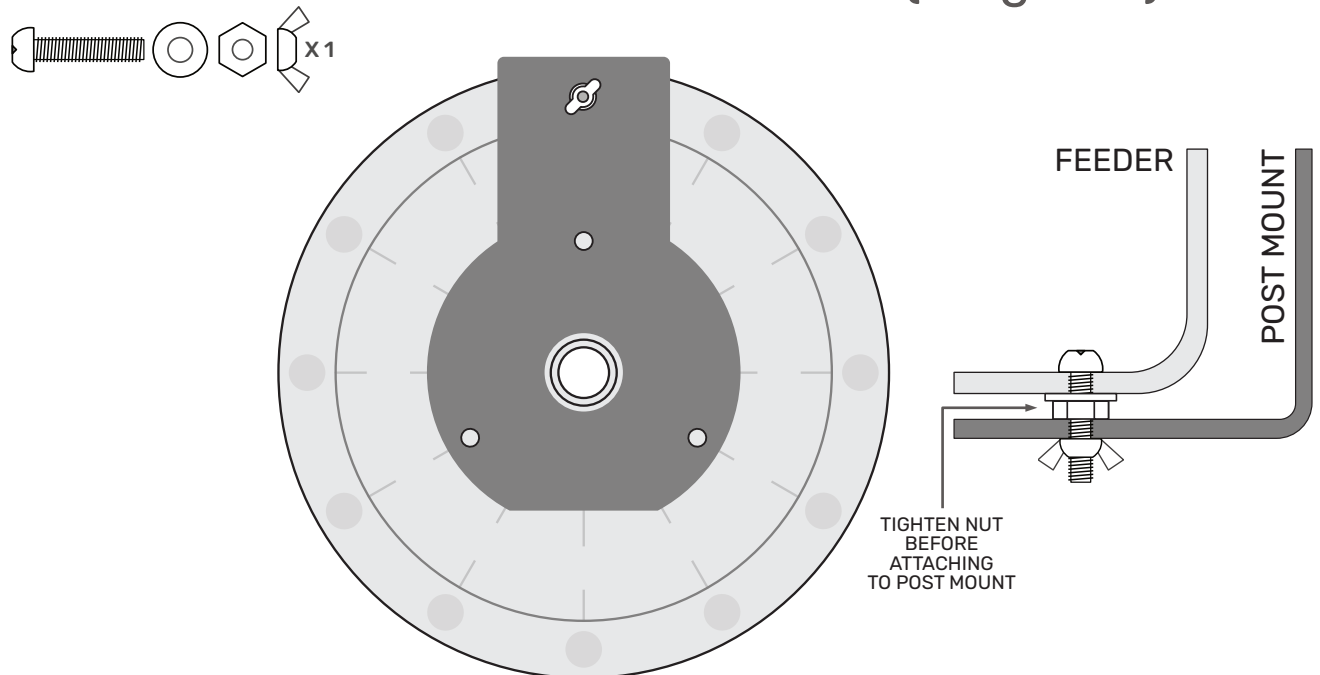

Our Automatic Farmland Feeder is available with four options.

Below and overleaf we show the hole arrangements and fixings for each option. For fitting of the Feeder Kit please see the paperwork included in the Moultrie box.

Automatic Feeder with Post Mount and Guard

Please ensure the Moultrie Feeder Kit is fitted to the Post Mount prior to attaching.

Automatic Feeder with Post Mount (no guard)

Please ensure the Moultrie Feeder Kit is fitted to the Post Mount prior to attaching. 