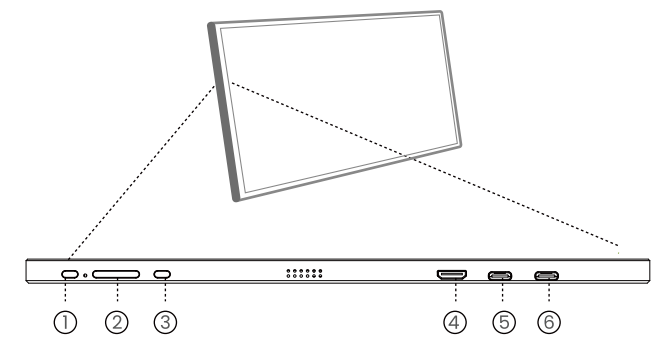

What's in the box

1 x ARZOPA Portable Monitor

1 x Mini HDMI to HDMI Cable

1 x USB-C to USB-A Cable

1 x USB-C to USB-C Cable

Monitor Introduction

- ① Power/Return Key
- ② Volume/Brightness Adjustment
- ③ OSD Menu Settings
- ④ Mini HDMI Port
- ⑤ USB-C Port 1
- ⑥ USB-C Port 2