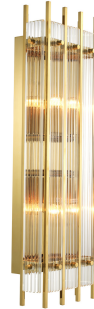

## SPECIFICATION SHEET

<b>Item no.</b>	111899
<b>Item description</b>	Wall Lamp Sparks L gold finish
<b>Category</b>	Lighting
<b>Type</b>	Wall lamps

### ITEM MEASUREMENTS

<b>Dimensions (cm)</b>	A. 23   B. 12   C. 65 cm
<b>Dimensions (inch)</b>	A. 9.06"   B. 4.72"   C. 25.59"
<b>Net weight (kg)</b>	8

Dimensions are indicated as follows: **A = width | B = depth | C = height**

### SPECIFICATIONS

<b>Material(s)</b>	Glass   Brass   Iron
<b>Finish(es)/colour(s)</b>	Gold finish   clear glass
<b>Suitable for</b>	Indoor use only
<b>Lamp holder type   qty</b>	E14   4
<b>Switch</b>	No
<b>Dimmer</b>	Not included
<b>Wire type</b>	3 x 0,75
<b>Wire length (cm)</b>	15
<b>Wire length (inch)</b>	5,91
<b>Plug type</b>	Not applicable
<b>Max. wattage</b>	40 watt