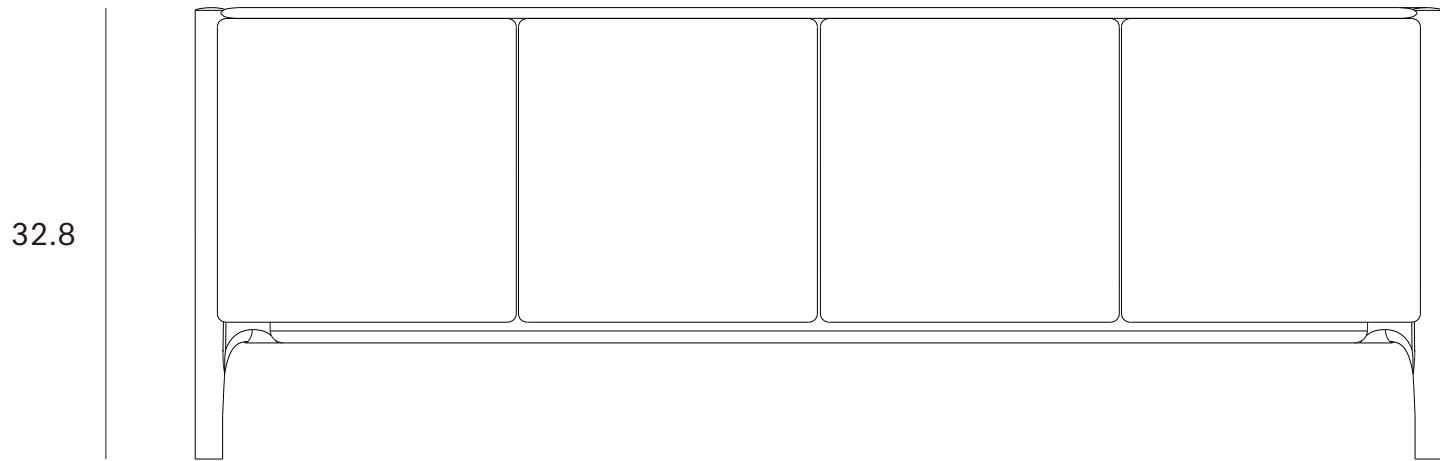

Ethnicraft

PI sideboard - 4 doors - Dimensions (cm)

230

45

45

83

4.6

221

4.6

2

56

4

21

4.6

36

4.6

58

4

21

*Ethnicraft*

PI sideboard - 4 doors - Dimensions (inches)

1.8

86.9

1.8