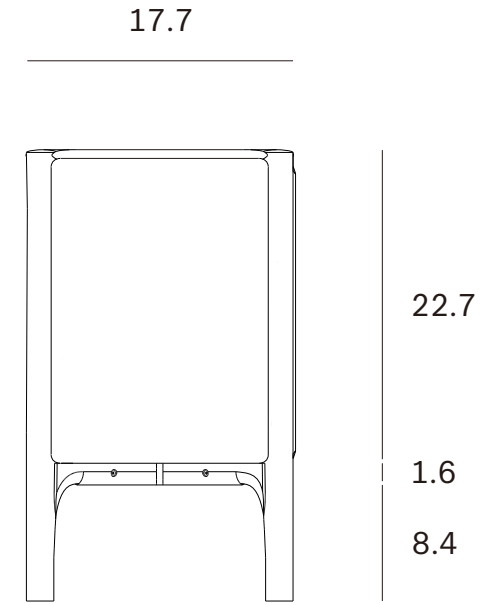

Ethnicraft

PI sideboard - 4 doors - Dimensions (cm)

230

45

45

83

4.6

221

4.6

2

56

4

21

4.6

36

4.6

58

4

21

*Ethnicraft*

PI sideboard - 4 doors - Dimensions (inches)

1.8

86.9

1.8

1.8

14.2

1.8