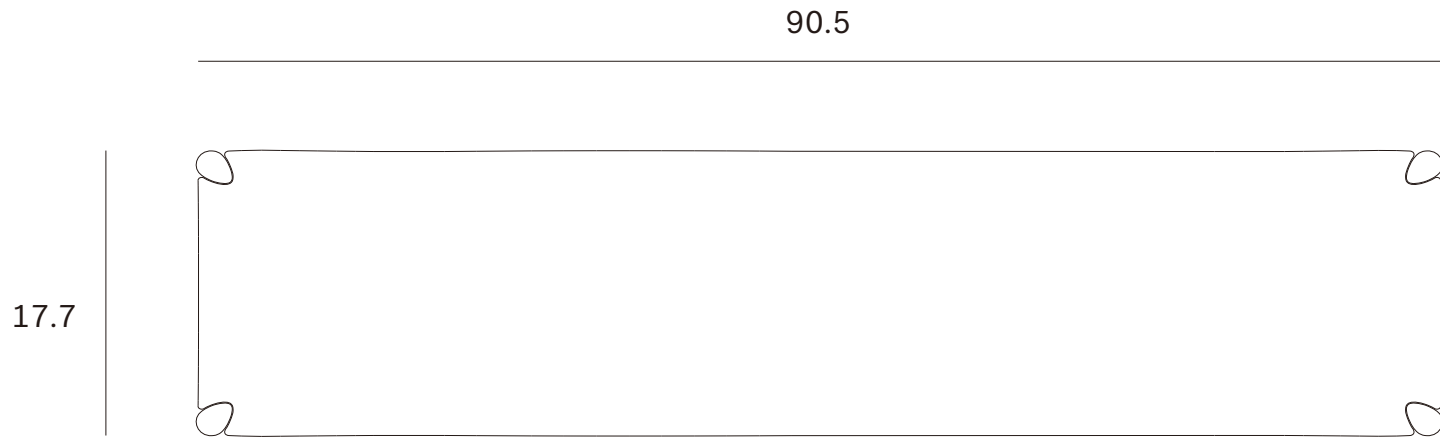

Ethnicraft

PI sideboard - 4 doors - Dimensions (cm)

230

45

45

83

4.6

221

4.6

2

56

4

21

4.6

36

4.6

58

4

21

*Ethnicraft*

PI sideboard - 4 doors - Dimensions (inches)

1.8

86.9

1.8