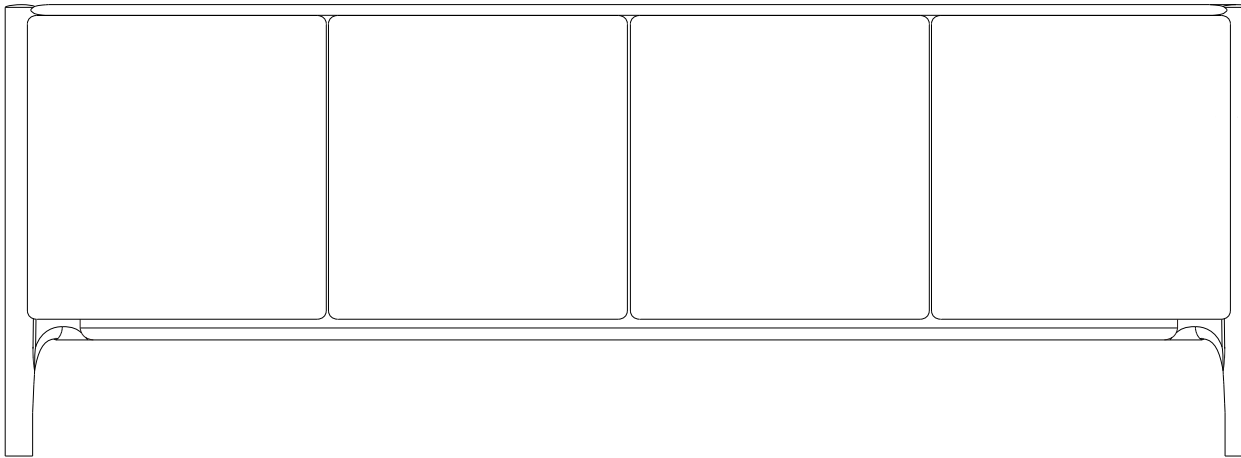

Ethnicraft

PI sideboard - 4 doors - Dimensions (cm)

230

45

45

83

4.6

221

4.6

2

56

4

21

4.6

36

4.6

58

4

21

*Ethnicraft*

PI sideboard - 4 doors - Dimensions (inches)

1.8

86.9

1.8