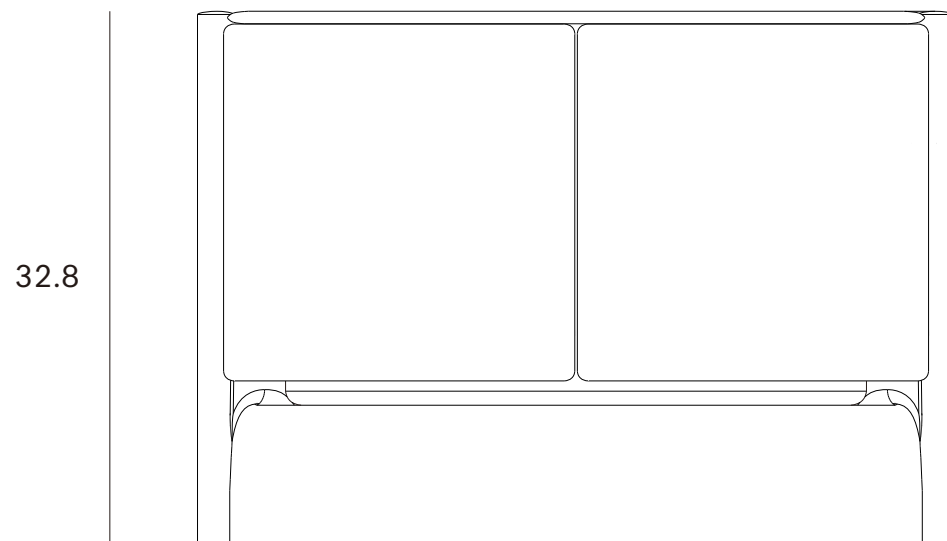

*Ethnicraft*

PI sideboard - 2 doors - Dimensions (inches)

0.8

21.9

1.6

8.4

1.6

8.4