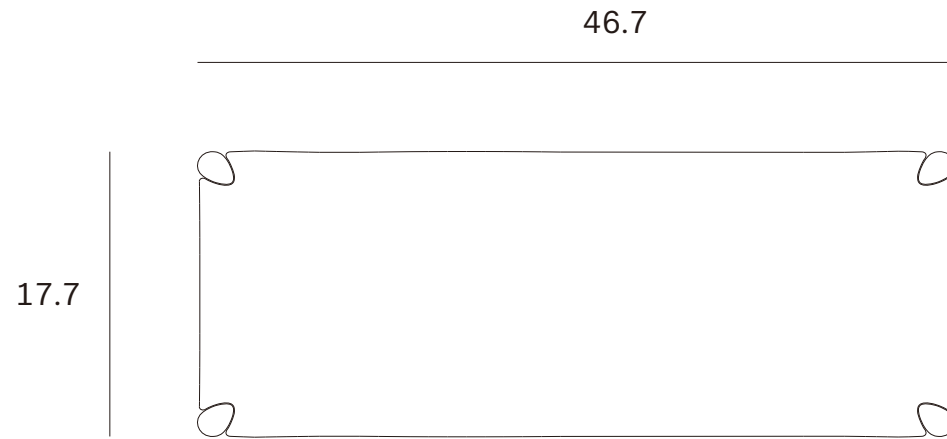

*Ethnicraft*

PI sideboard - 2 doors - Dimensions (inches)

0.8

21.9

1.6

8.4

1.6

8.4