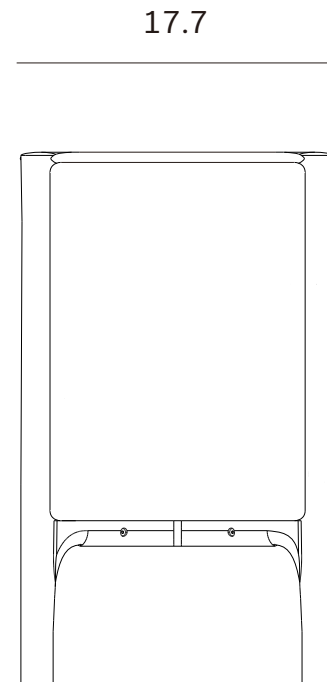

*Ethnicraft*

PI sideboard - 2 doors - Dimensions (inches)

0.8

21.9

1.6

8.4

1.6

8.4