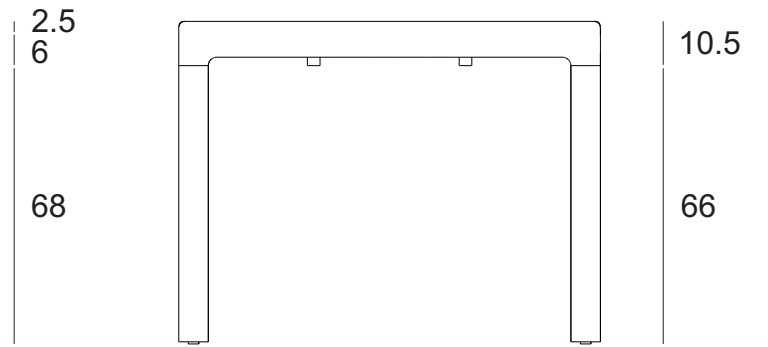

*Ethnicraft*

Jack outdoor dining table - Dimensions (cm)

250

250

5.5

239

5.5

100

7

86

7

*Ethnicraft*

Jack outdoor dining table - Dimensions (inches)

98.5

39.4

98.5

30

2.1

94

2.1

1  
2.4

26.8

39.4

4.1