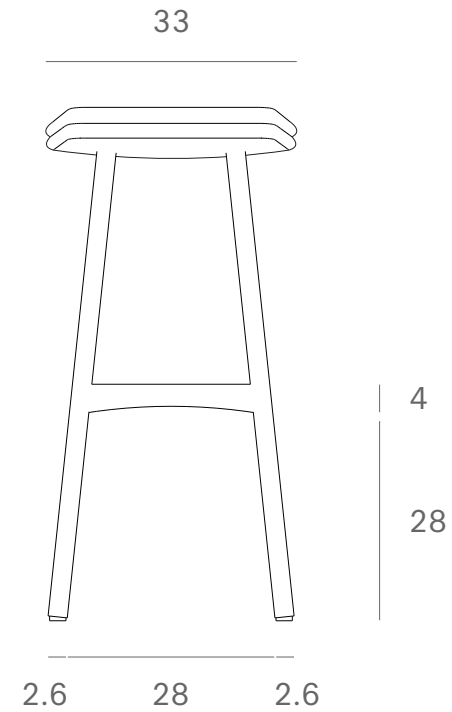

*Ethnicraft*

53051 - Oak Osso counter stool - black - Black leather - Dimensions (cm)

*Ethnicraft*

53051 - Oak Osso counter stool - black - Black leather - Dimensions (inches)