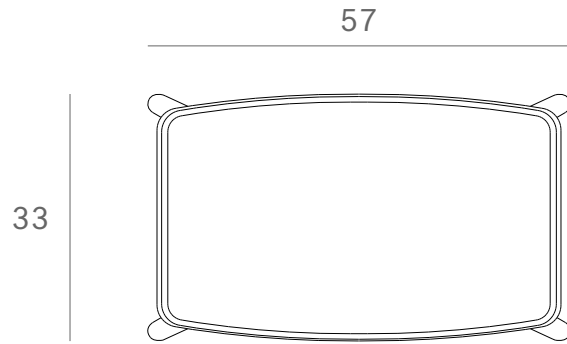

*Ethnicraft*

53051 - Oak Osso counter stool - black - Black leather - Dimensions (cm)

*Ethnicraft*

53051 - Oak Osso counter stool - black - Black leather - Dimensions (inches)