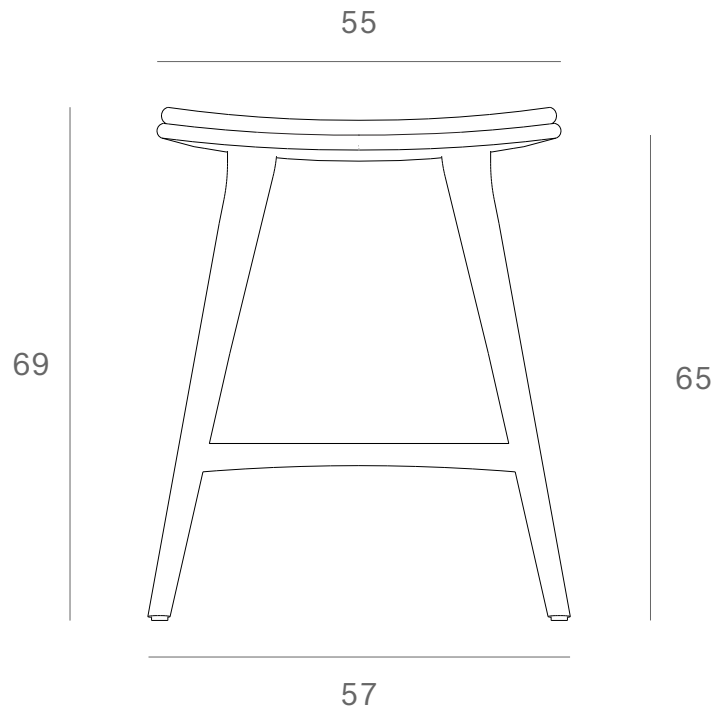

*Ethnicraft*

53051 - Oak Osso counter stool - black - Black leather - Dimensions (cm)

*Ethnicraft*

53051 - Oak Osso counter stool - black - Black leather - Dimensions (inches)