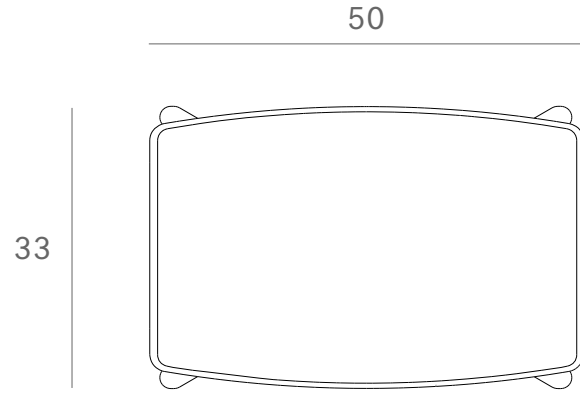

*Ethnicraft*

53048 - Oak Osso stool - Black leather - Dimensions (cm)

*Ethnicraft*

53048 - Oak Osso stool - Black leather - Dimensions (inches)