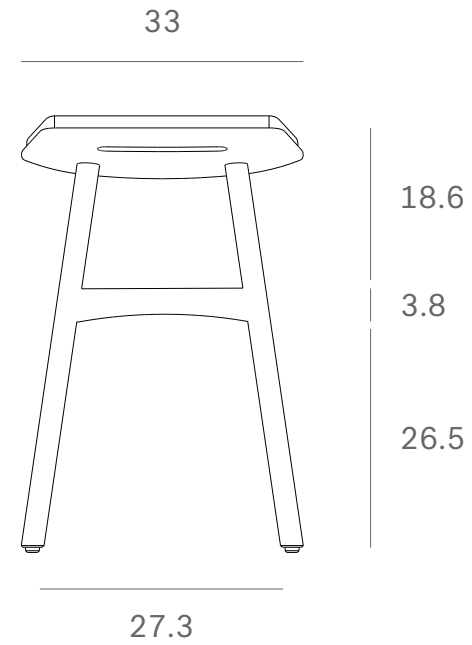

*Ethnicraft*

53048 - Oak Osso stool - Black leather - Dimensions (cm)

*Ethnicraft*

53048 - Oak Osso stool - Black leather - Dimensions (inches)