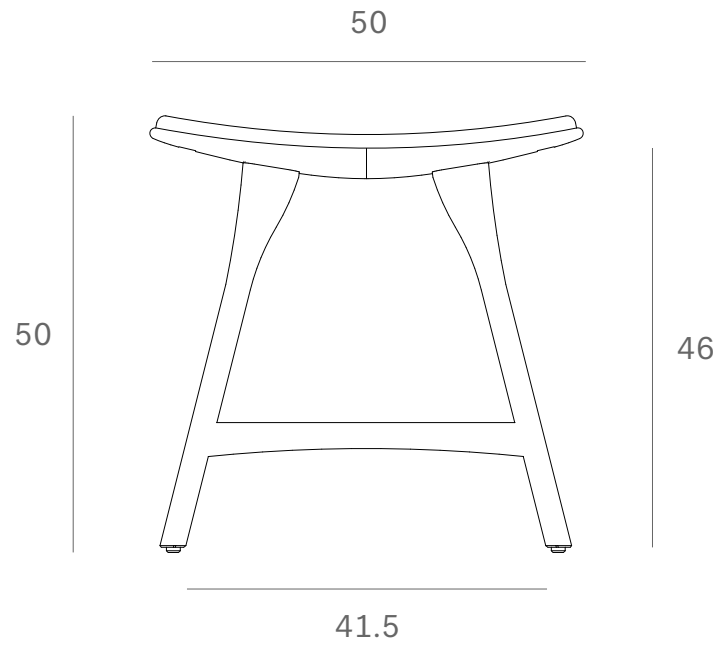

*Ethnicraft*

53048 - Oak Osso stool - Black leather - Dimensions (cm)

*Ethnicraft*

53048 - Oak Osso stool - Black leather - Dimensions (inches)