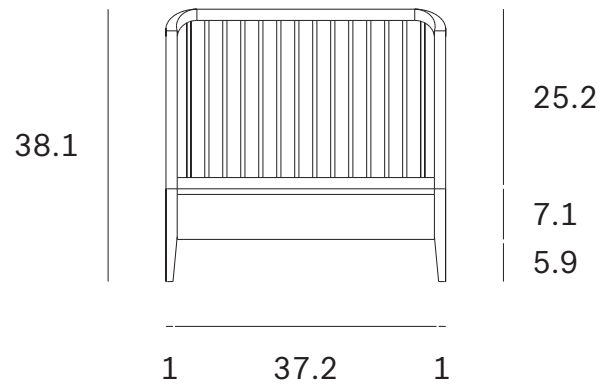

Ethnicraft

Spindle bed - mattress 90x200 - without slats - Dimensions (cm)

*Ethnicraft*

Spindle bed - mattress 90x200 - without slats - Dimensions (inches)

25.2

7.1

5.9