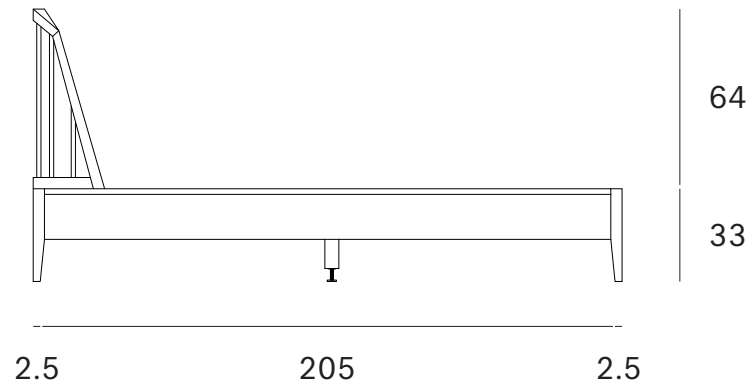

Ethnicraft

Spindle bed - mattress 90x200 - without slats - Dimensions (cm)

*Ethnicraft*

Spindle bed - mattress 90x200 - without slats - Dimensions (inches)

25.2

7.1

5.9