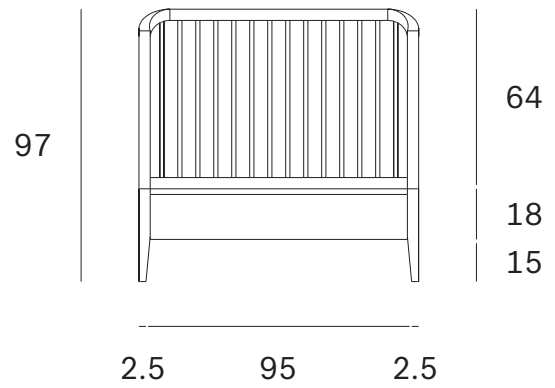

Ethnicraft

Spindle bed - mattress 90x200 - without slats - Dimensions (cm)

*Ethnicraft*

Spindle bed - mattress 90x200 - without slats - Dimensions (inches)

25.2

7.1

5.9