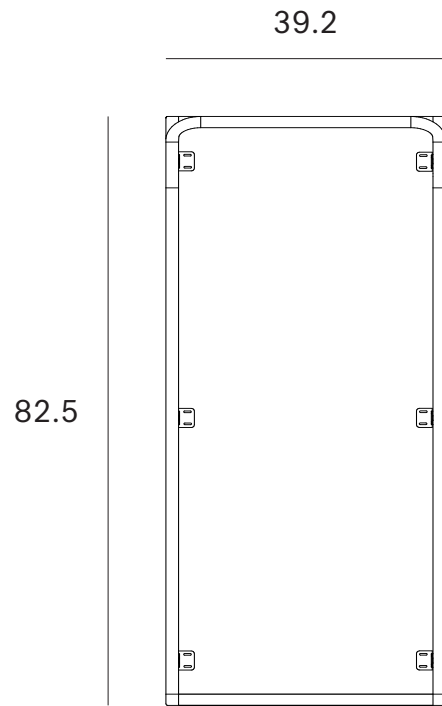

Ethnicraft

Spindle bed - mattress 90x200 - without slats - Dimensions (cm)

*Ethnicraft*

Spindle bed - mattress 90x200 - without slats - Dimensions (inches)

25.2

7.1

5.9