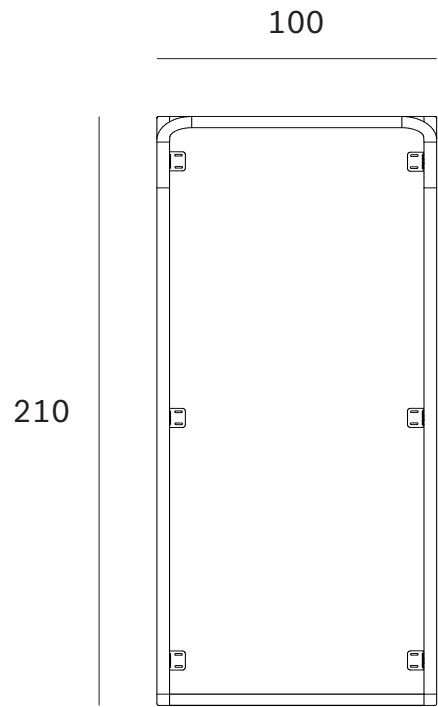

Ethnicraft

Spindle bed - mattress 90x200 - without slats - Dimensions (cm)

*Ethnicraft*

Spindle bed - mattress 90x200 - without slats - Dimensions (inches)

25.2

7.1

5.9