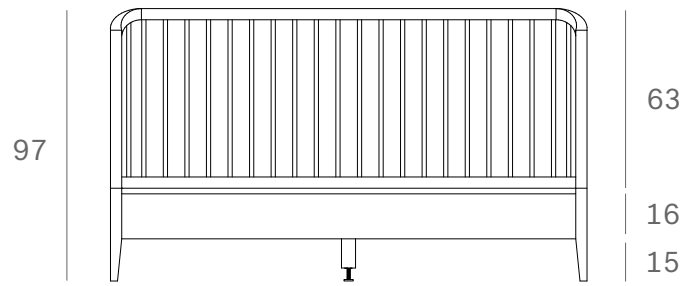

Ethnicraft

51247 - Oak Spindle bed - Dimensions (cm)

*Ethnicraft*

51247 - Oak Spindle bed - Dimensions (inches)