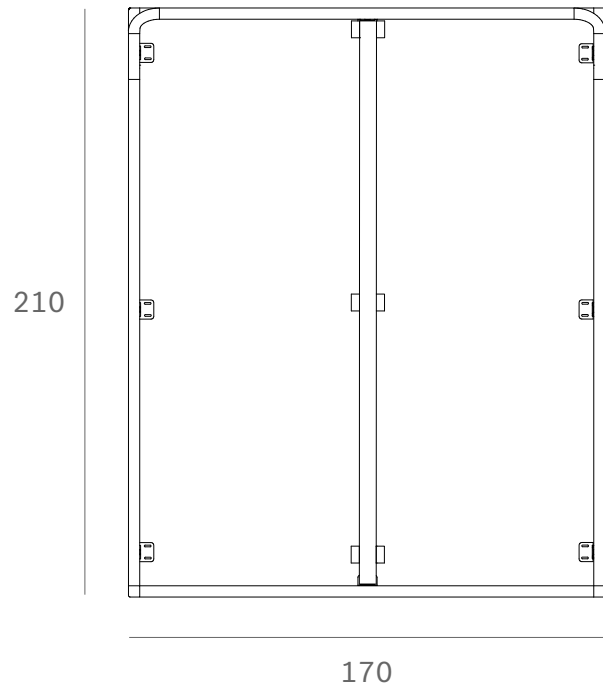

Ethnicraft

51247 - Oak Spindle bed - Dimensions (cm)

*Ethnicraft*

51247 - Oak Spindle bed - Dimensions (inches)