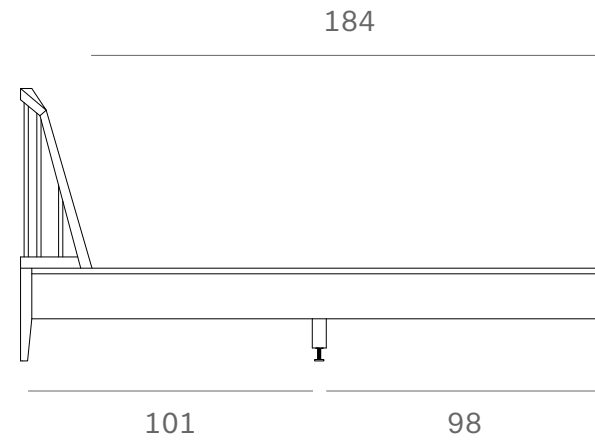

Ethnicraft

51247 - Oak Spindle bed - Dimensions (cm)

*Ethnicraft*

51247 - Oak Spindle bed - Dimensions (inches)