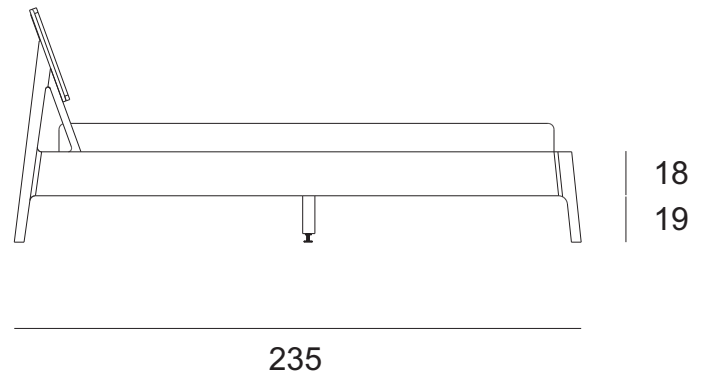

*Ethnicraft*

Air bed - Dimensions (cm)

19

*Ethnicraft*

Air bed - Dimensions (inches)