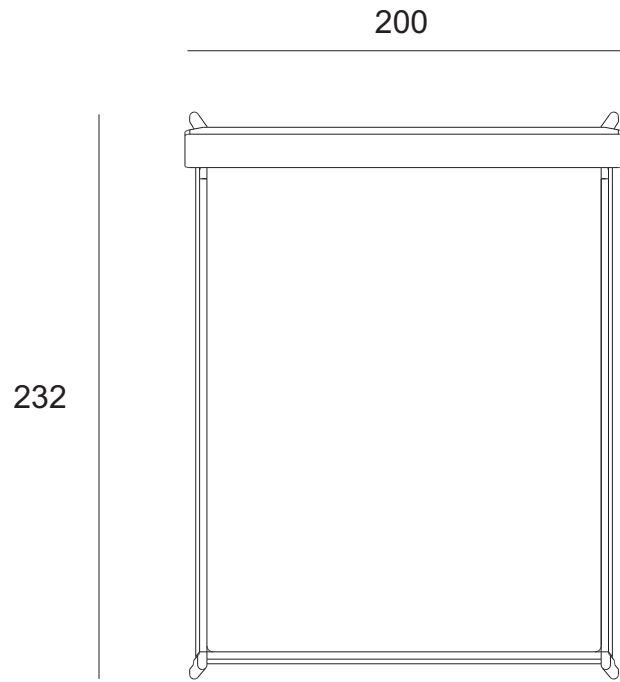

*Ethnicraft*

Air bed - Dimensions (cm)

19

*Ethnicraft*

Air bed - Dimensions (inches)