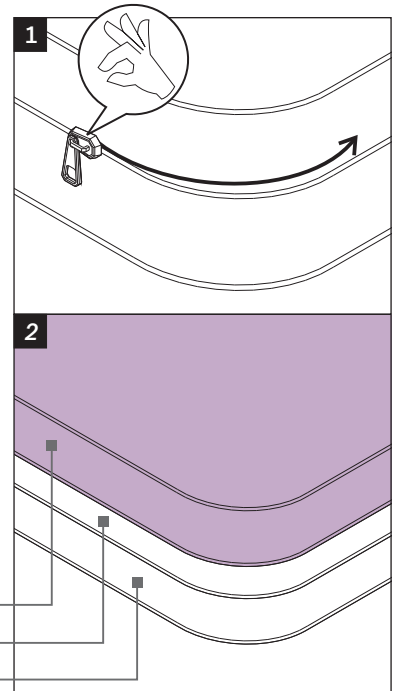

Ethnicraft

ETHNICRAFT MATTRESS ADJUST COMFORT LEVEL FOR MATTRESS

IN YOUR PACKAGE :
ASSEMBLY INSTRUCTIONS

PART TO BE INSTALLED
MATTRESS 1pc

SYMBOLS

DIRECTION

**NUMBER OF
PERSONS NEEDED**

NOTICE

Ethnicraft

ETHNICRAFT MATTRESS ADJUST COMFORT LEVEL FOR MATTRESS

OPEN THE PLASTIC PACKAGING MANUALLY

DO NOT USE SCISSORS, BLADES OR KNIVES

ADJUST THE COMFORT LEVEL

IDENTIFY 3 LAYERS

- MEDIUM HD 8cm
- SOFT VISCO 4cm
- FIRM HD 8cm

COMFORT LEVEL BASED ON LAYER ARRANGEMENT

SOFT ● ● MEDIUM ● ● FIRM