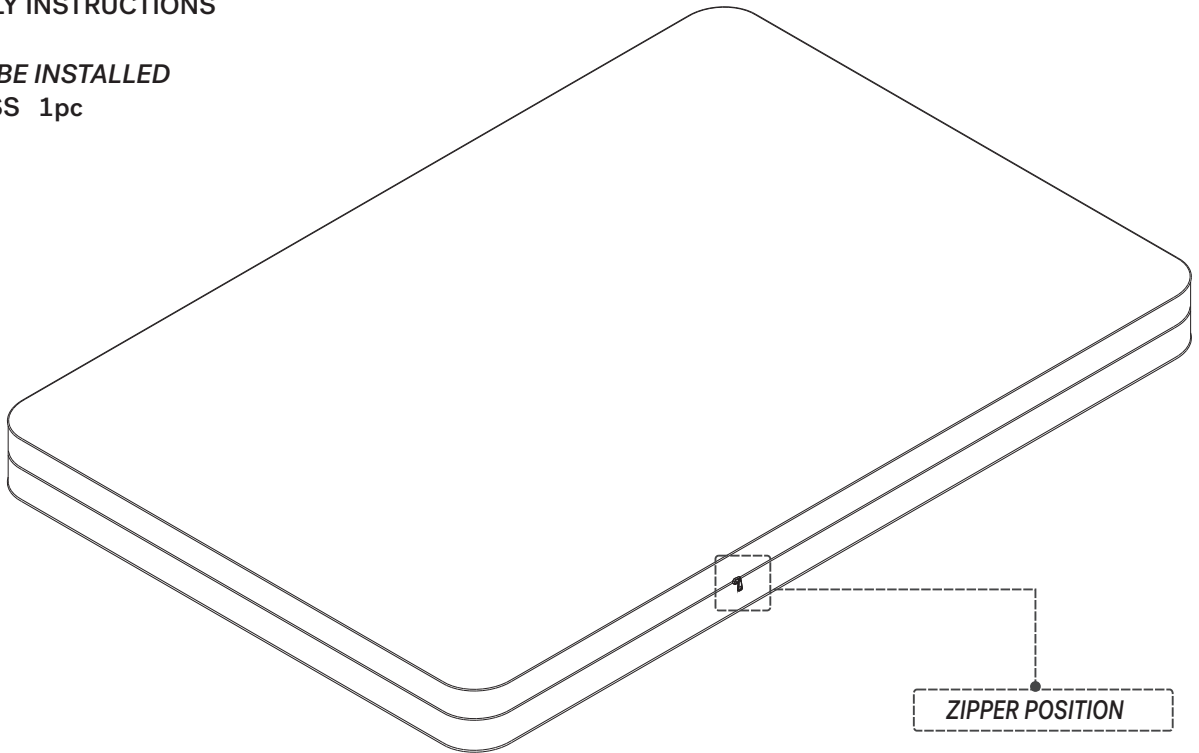

Ethnicraft

ETHNICRAFT MATTRESS ADJUST COMFORT LEVEL FOR MATTRESS

IN YOUR PACKAGE :
ASSEMBLY INSTRUCTIONS

PART TO BE INSTALLED
MATTRESS 1pc

SYMBOLS

DIRECTION

**NUMBER OF
PERSONS NEEDED**

NOTICE

Ethnicraft

ETHNICRAFT MATTRESS ADJUST COMFORT LEVEL FOR MATTRESS

OPEN THE PLASTIC PACKAGING MANUALLY

DO NOT USE SCISSORS, BLADES OR KNIVES

ADJUST THE COMFORT LEVEL

IDENTIFY 3 LAYERS

- MEDIUM HD 8cm
- SOFT VISCO 4cm
- FIRM HD 8cm