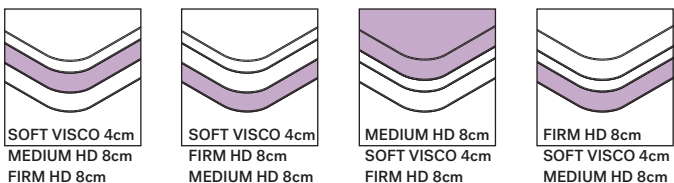

Ethnicraft

ETHNICRAFT MATTRESS ADJUST COMFORT LEVEL FOR MATTRESS

IN YOUR PACKAGE :
ASSEMBLY INSTRUCTIONS

PART TO BE INSTALLED
MATTRESS 1pc

SYMBOLS

DIRECTION

**NUMBER OF
PERSONS NEEDED**

NOTICE

Ethnicraft

ETHNICRAFT MATTRESS ADJUST COMFORT LEVEL FOR MATTRESS

OPEN THE PLASTIC PACKAGING MANUALLY

DO NOT USE SCISSORS, BLADES OR KNIVES

ADJUST THE COMFORT LEVEL

IDENTIFY 3 LAYERS

- MEDIUM HD 8cm
- SOFT VISCO 4cm
- FIRM HD 8cm

COMFORT LEVEL BASED ON LAYER ARRANGEMENT

SOFT ● ● MEDIUM ● ● FIRM