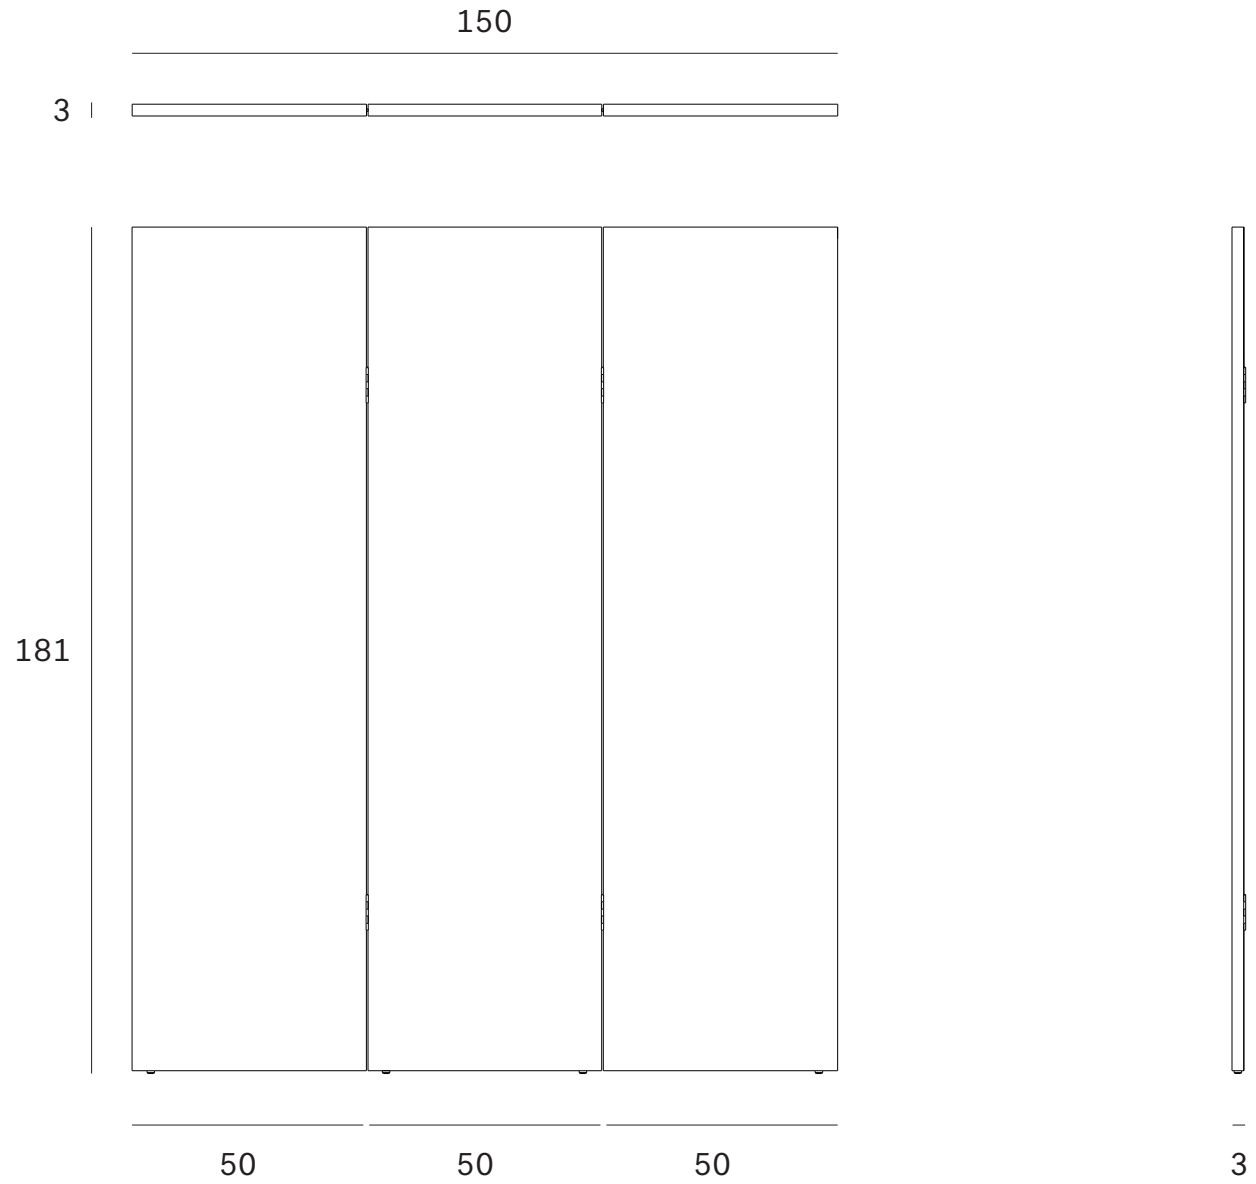

Chopped room divider - Dimensions (cm)

*Ethnicraft*

Chopped room divider - Dimensions (inches)