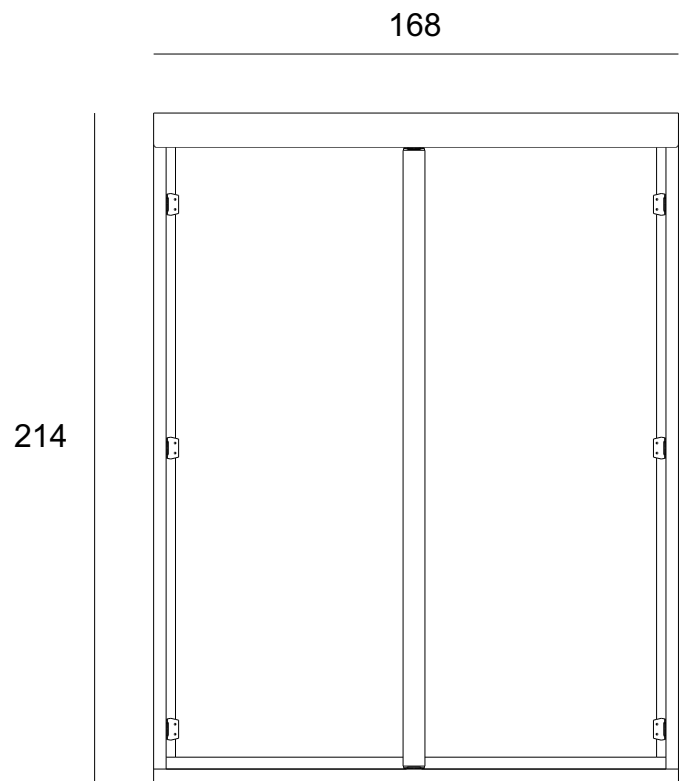

Ethnicraft

Revive bed - mattress 160x200 - without slats - removable cover - Dimensions (cm)

Ethnicraft

Revive bed - mattress 160x200 - without slats - removable cover - Dimensions (inches)