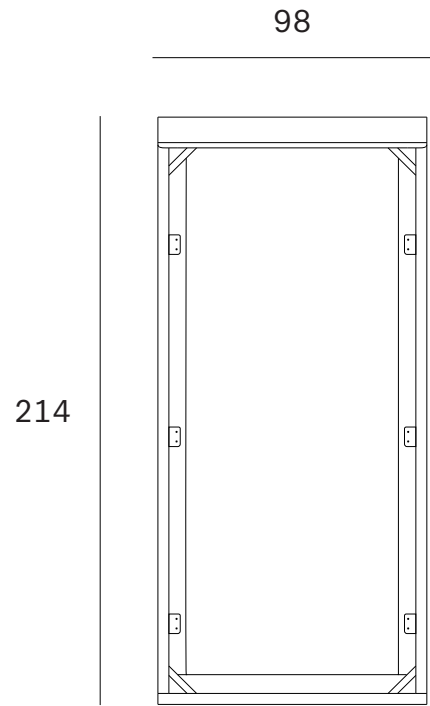

*Ethnicraft*

Revive bed - mattress 90x200 - without slats - Dimensions (cm)

*Ethnicraft*

Revive bed - mattress 90x200 - without slats - Dimensions (inches)