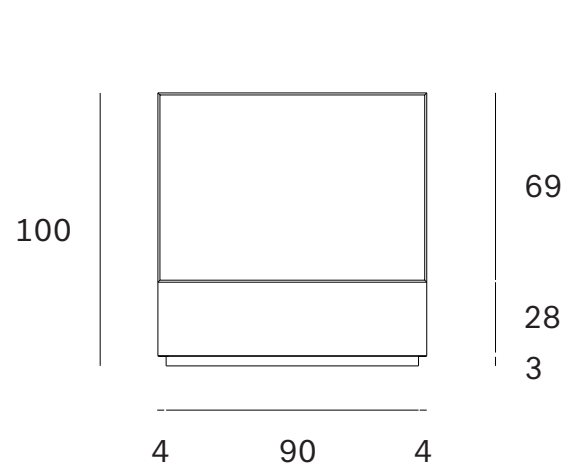

*Ethnicraft*

Revive bed - mattress 90x200 - without slats - Dimensions (cm)

*Ethnicraft*

Revive bed - mattress 90x200 - without slats - Dimensions (inches)