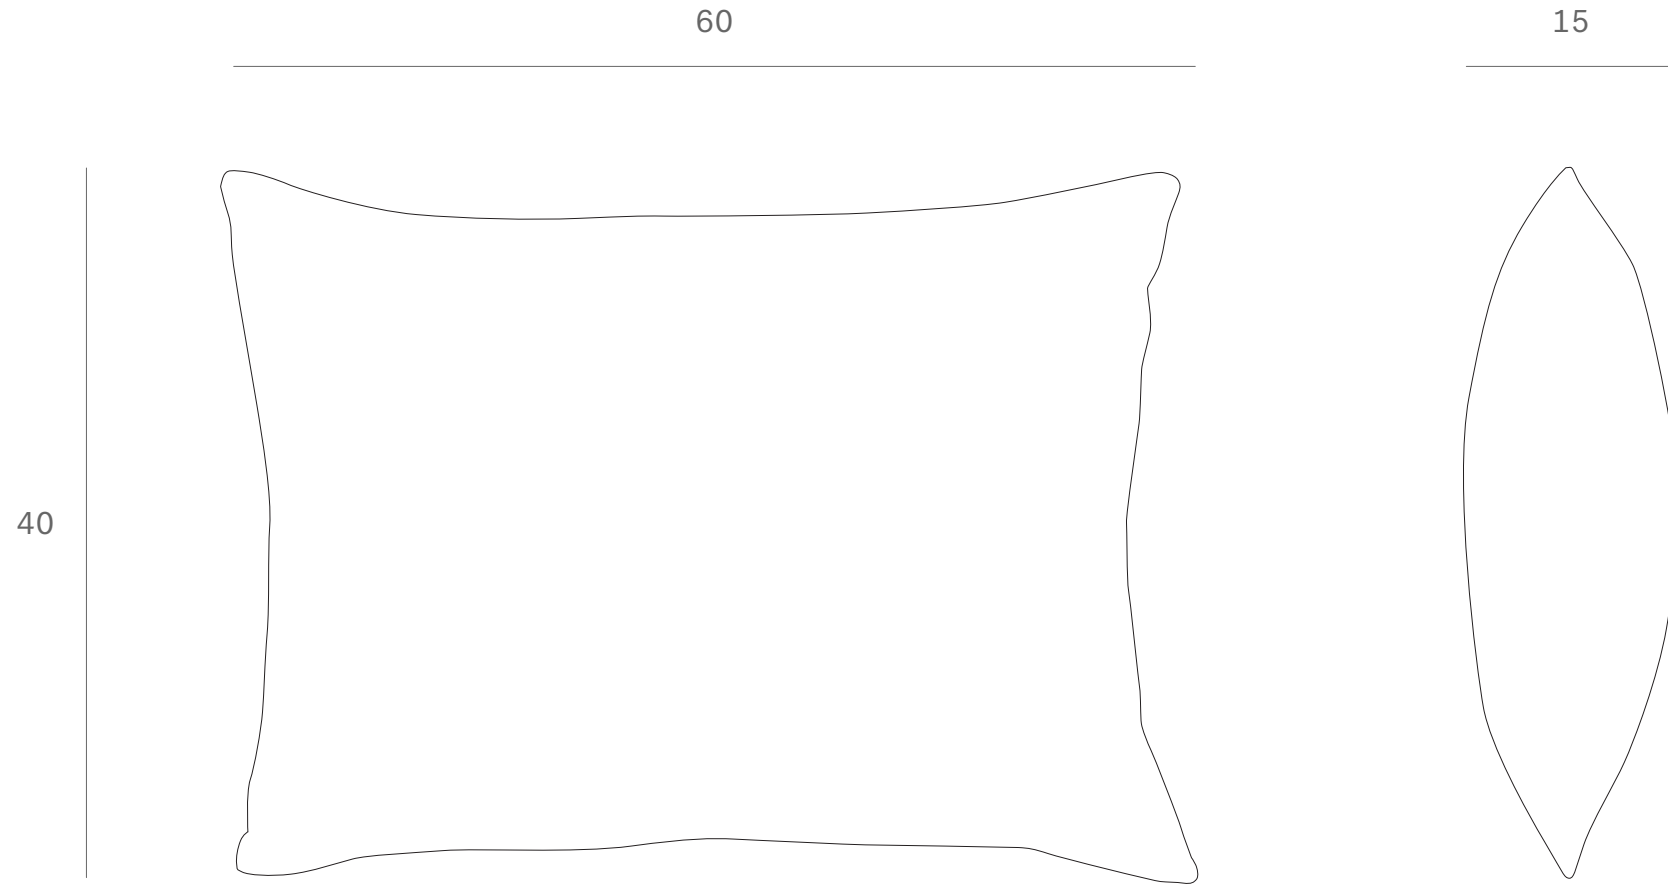

*Ethnicraft*

21044 - Silver Nomad cushion - Dimensions (cm)

*Ethnicraft*

21044 - Silver Nomad cushion - Dimensions (inches)