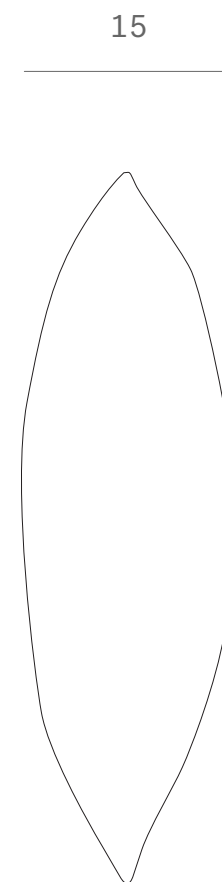

*Ethnicraft*

21033 - Moro Abstract cushion - Dimensions (cm)

*Ethnicraft*

21033 - Moro Abstract cushion - Dimensions (inches)

15.7

23.6

5.9