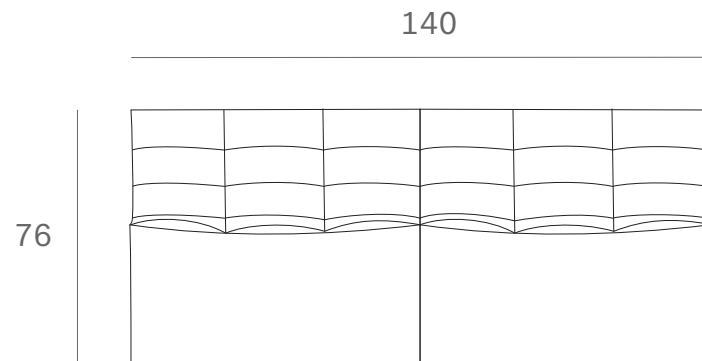

*Ethnicraft*

20230 - N701 sofa - 2 seater - Dimensions (cm)

*Ethnicraft*

20230 - N701 sofa - 2 seater - Dimensions (inches)