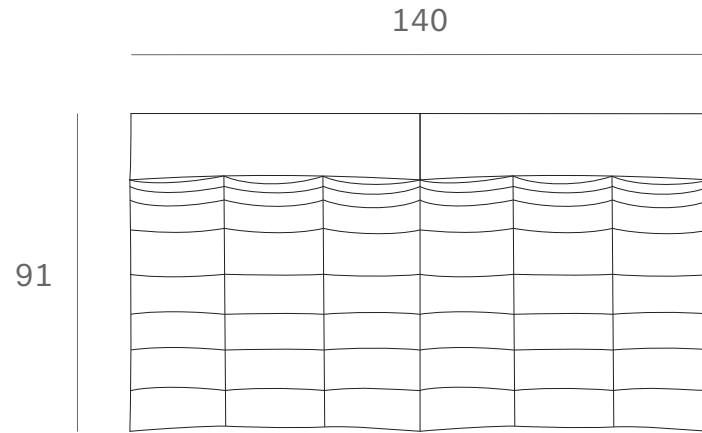

*Ethnicraft*

20230 - N701 sofa - 2 seater - Dimensions (cm)

*Ethnicraft*

20230 - N701 sofa - 2 seater - Dimensions (inches)