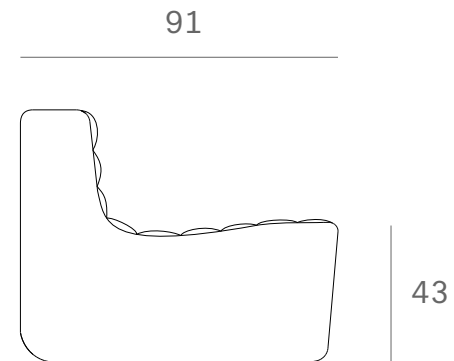

*Ethnicraft*

20230 - N701 sofa - 2 seater - Dimensions (cm)

*Ethnicraft*

20230 - N701 sofa - 2 seater - Dimensions (inches)