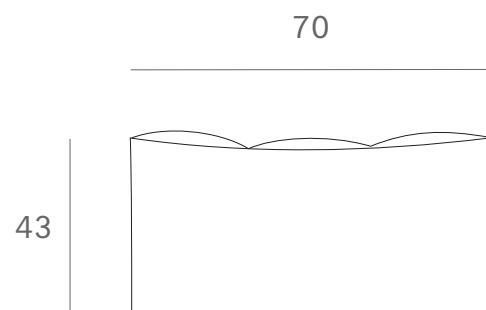

*Ethnicraft*

20226 - N701 sofa - footstool - Dimensions (cm)

*Ethnicraft*

20226 - N701 sofa - footstool - Dimensions (inches)