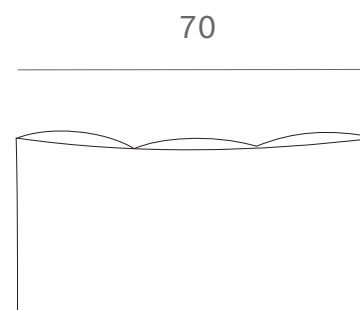

*Ethnicraft*

20226 - N701 sofa - footstool - Dimensions (cm)

*Ethnicraft*

20226 - N701 sofa - footstool - Dimensions (inches)