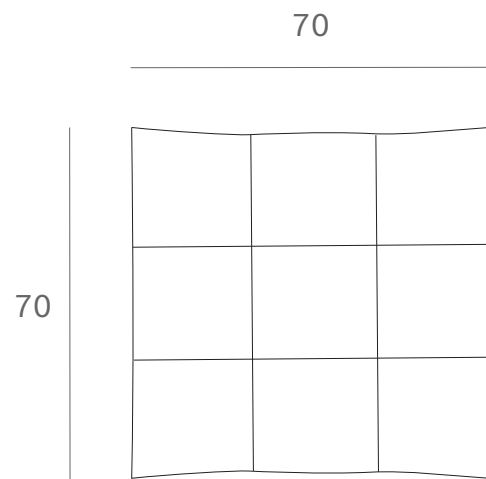

*Ethnicraft*

20226 - N701 sofa - footstool - Dimensions (cm)

*Ethnicraft*

20226 - N701 sofa - footstool - Dimensions (inches)