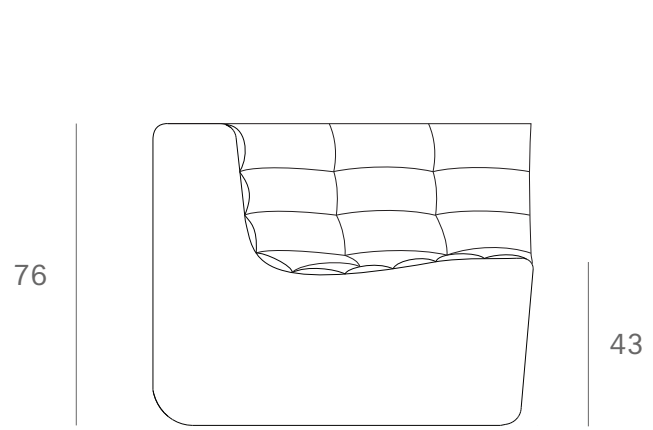

*Ethnicraft*

20215 - N701 sofa - corner - Dimensions (cm)

*Ethnicraft*

20215 - N701 sofa - corner - Dimensions (inches)