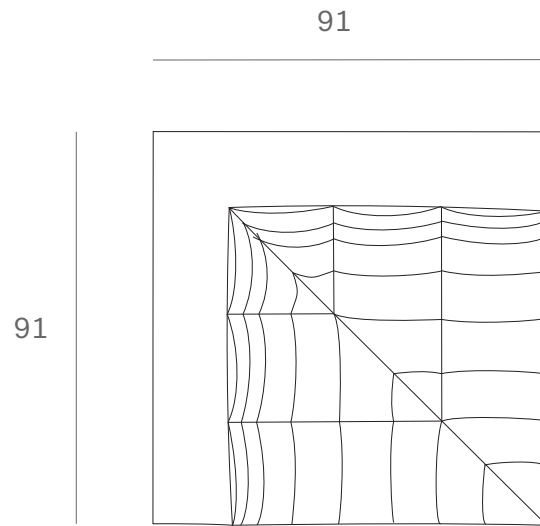

*Ethnicraft*

20215 - N701 sofa - corner - Dimensions (cm)

*Ethnicraft*

20215 - N701 sofa - corner - Dimensions (inches)