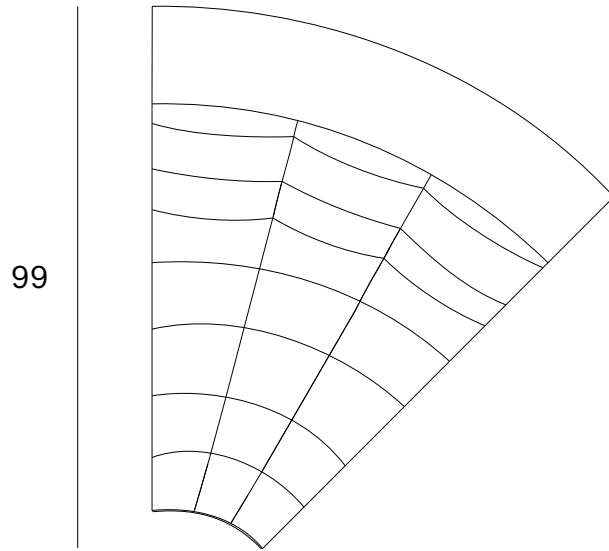

N701 modular sofa - 45° round corner - Dimensions (cm)

99

83

76

99

43

*Ethnicraft*

N701 modular sofa - 45° round corner - Dimensions (inches)