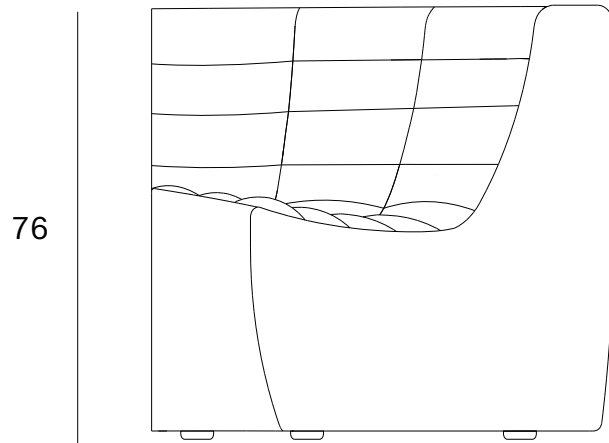

N701 modular sofa - 45° round corner - Dimensions (cm)

99

83

76

99

43

*Ethnicraft*

N701 modular sofa - 45° round corner - Dimensions (inches)