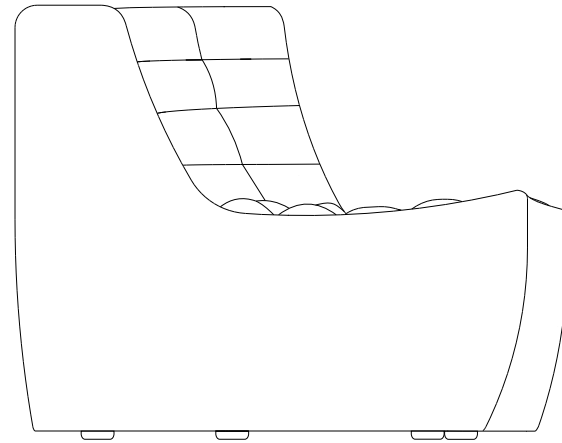

N701 modular sofa - 45° round corner - Dimensions (cm)

99

83

76

99

43

*Ethnicraft*

N701 modular sofa - 45° round corner - Dimensions (inches)