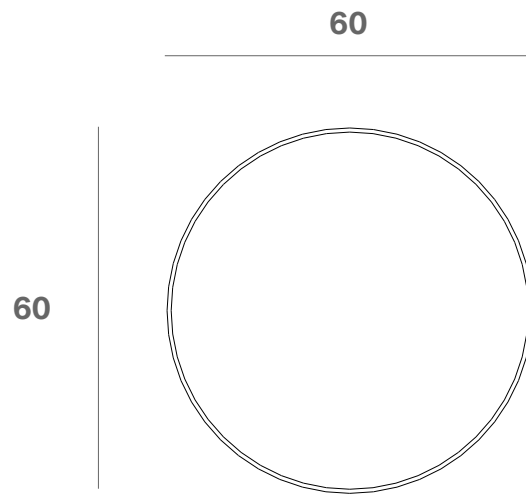

*Ethnicraft*

20149 - Barrow pouf - Copper fabric - Dimensions (cm)

*Ethnicraft*

20149 - Barrow pouf - Copper fabric - Dimensions (inches)