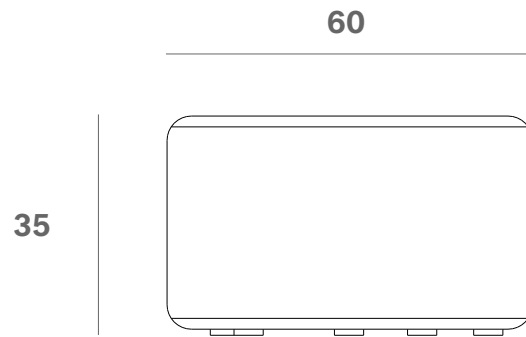

*Ethnicraft*

20149 - Barrow pouf - Copper fabric - Dimensions (cm)

*Ethnicraft*

20149 - Barrow pouf - Copper fabric - Dimensions (inches)