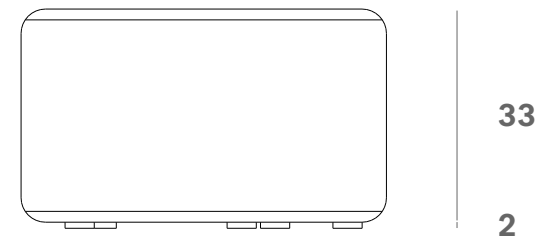

*Ethnicraft*

20149 - Barrow pouf - Copper fabric - Dimensions (cm)

*Ethnicraft*

20149 - Barrow pouf - Copper fabric - Dimensions (inches)