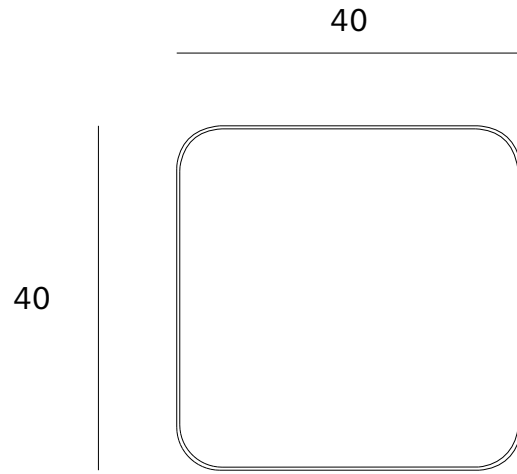

*Ethnicraft*

Cube pouf - Dimensions (cm)

*Ethnicraft*

Cube pouf - Dimensions (inches)