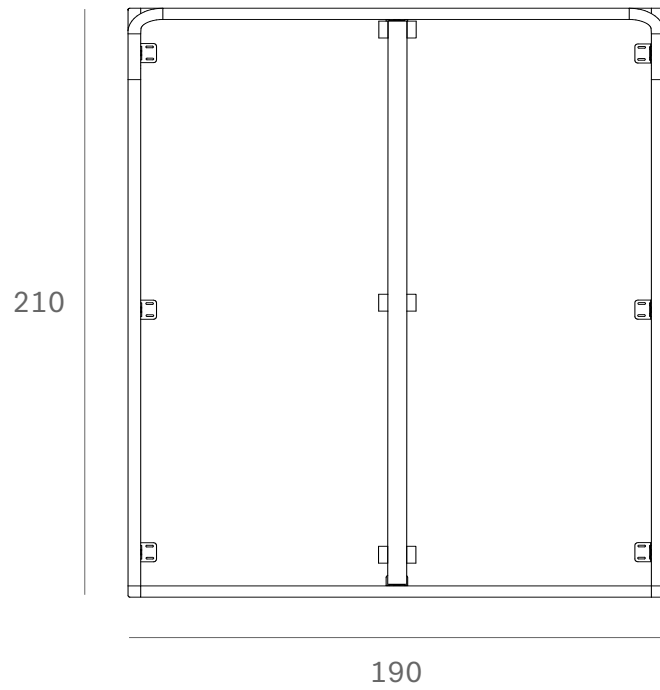

Ethnicraft

14172 - Teak Spindle bed - Dimensions (cm)

*Ethnicraft*

14172 - Teak Spindle bed - Dimensions (inches)