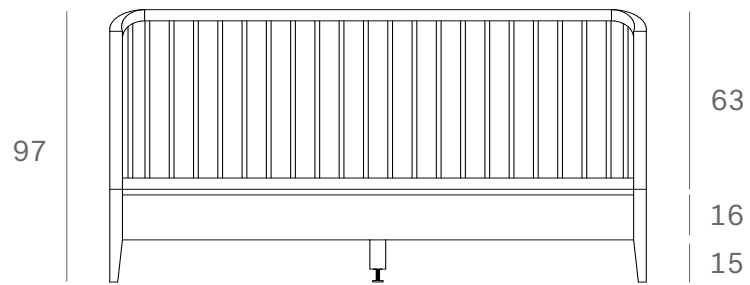

Ethnicraft

14172 - Teak Spindle bed - Dimensions (cm)

*Ethnicraft*

14172 - Teak Spindle bed - Dimensions (inches)