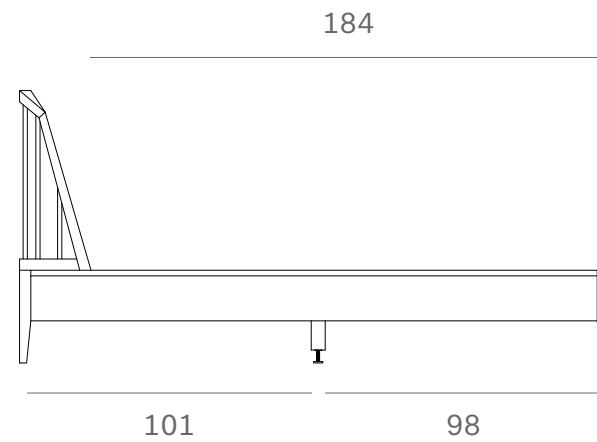

Ethnicraft

14172 - Teak Spindle bed - Dimensions (cm)

*Ethnicraft*

14172 - Teak Spindle bed - Dimensions (inches)