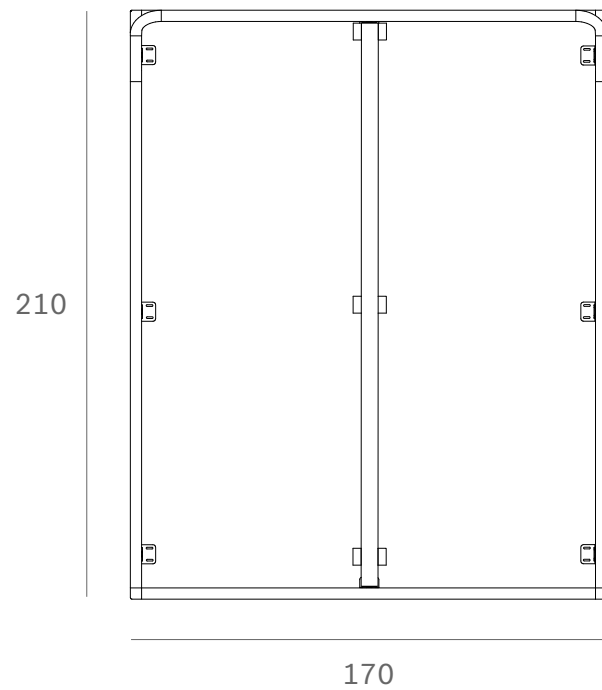

*Ethnicraft*

14171 - Teak Spindle bed - Dimensions (cm)

*Ethnicraft*

14171 - Teak Spindle bed - Dimensions (inches)