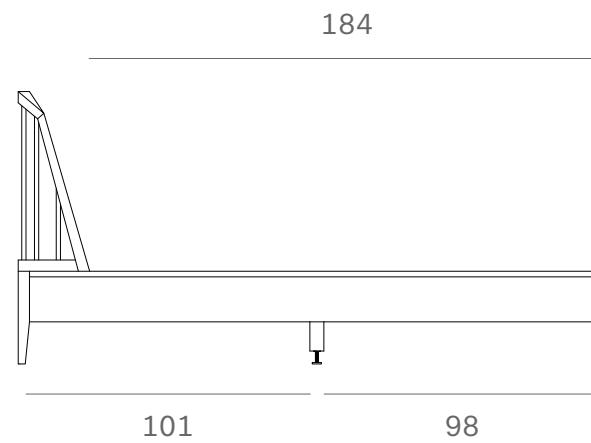

*Ethnicraft*

14171 - Teak Spindle bed - Dimensions (cm)

*Ethnicraft*

14171 - Teak Spindle bed - Dimensions (inches)