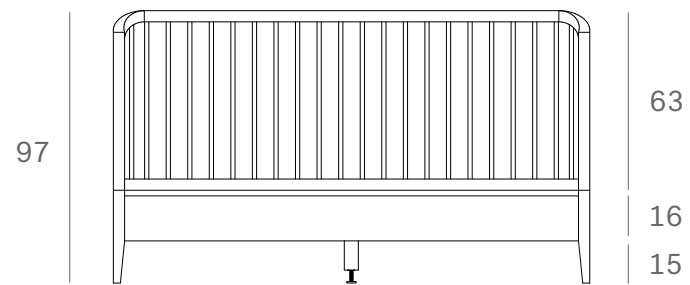

*Ethnicraft*

14171 - Teak Spindle bed - Dimensions (cm)

*Ethnicraft*

14171 - Teak Spindle bed - Dimensions (inches)