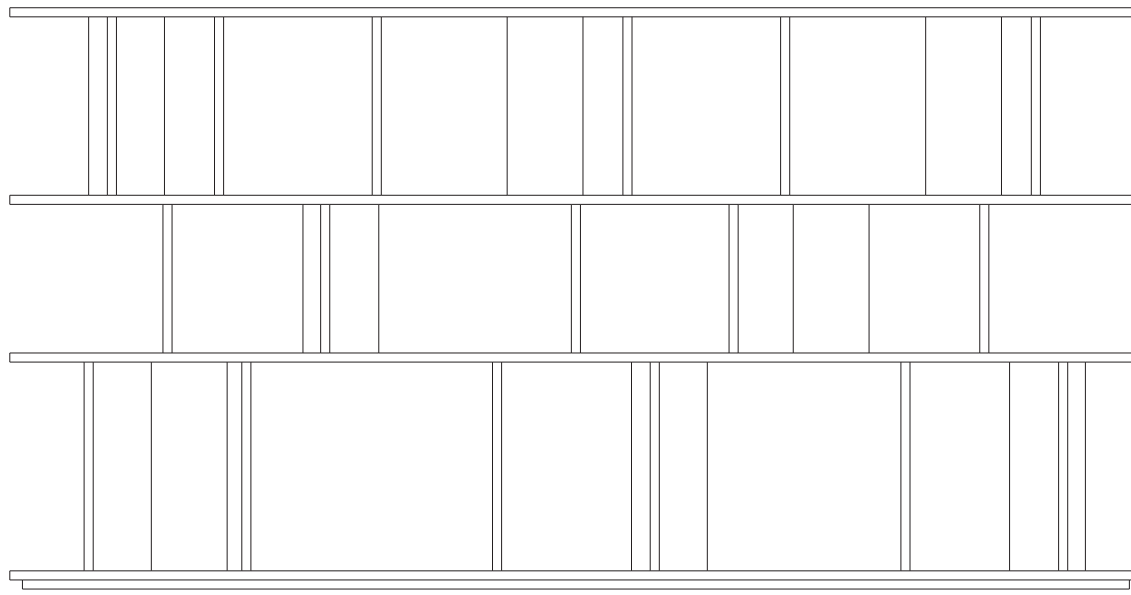

Irregular rack - Dimensions (cm)

224

37

115

2.5

219

2.5

2

35

2

29

2

41

2

2

34.5

2.5

Irregular rack - Dimensions (inches)