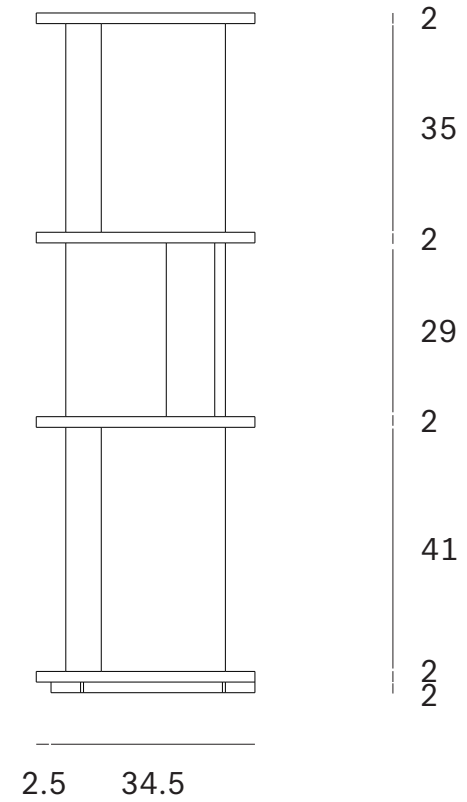

Irregular rack - Dimensions (cm)

Irregular rack - Dimensions (inches)