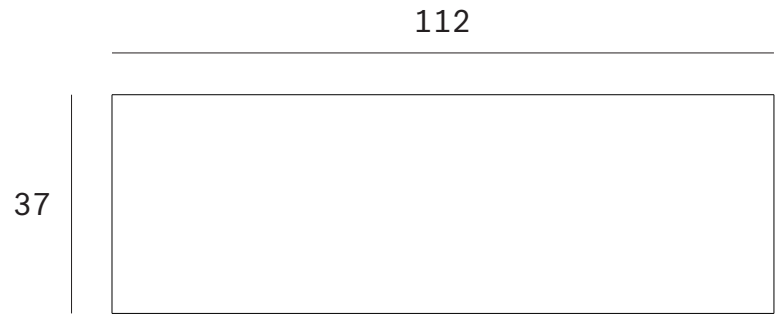

Irregular rack - Dimensions (cm)

Irregular rack - Dimensions (inches)