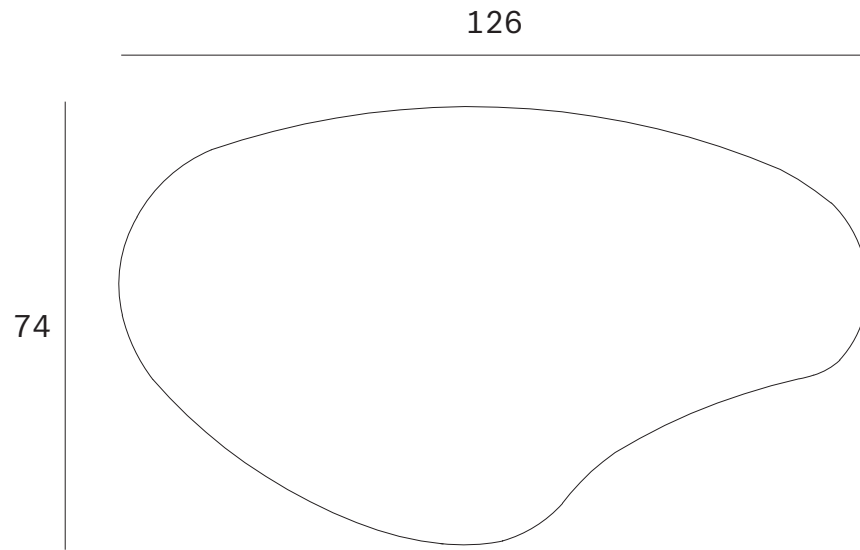

*Ethnicraft*

Boomerang coffee table - Dimensions (cm)

*Ethnicraft*

Boomerang coffee table - Dimensions (inches)