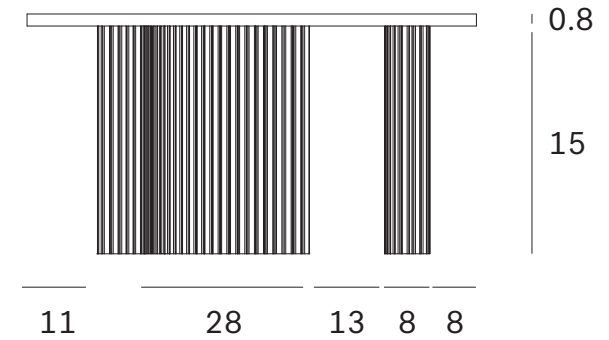

*Ethnicraft*

Boomerang coffee table - Dimensions (cm)

*Ethnicraft*

Boomerang coffee table - Dimensions (inches)