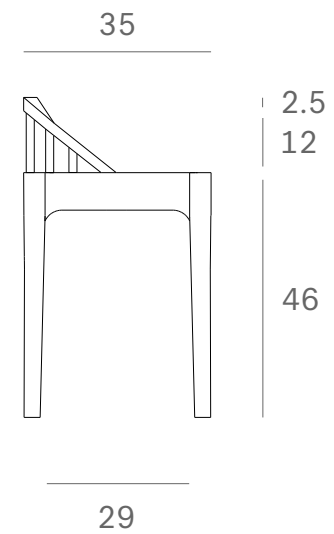

*Ethnicraft*

14176 - Teak Spindle bench - Dimensions (cm)

*Ethnicraft*

14176 - Teak Spindle bench - Dimensions (inches)