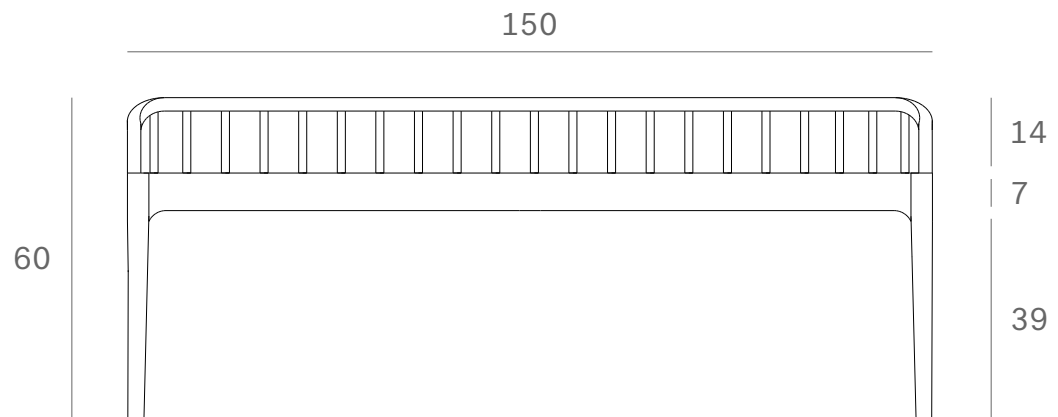

*Ethnicraft*

14176 - Teak Spindle bench - Dimensions (cm)

*Ethnicraft*

14176 - Teak Spindle bench - Dimensions (inches)