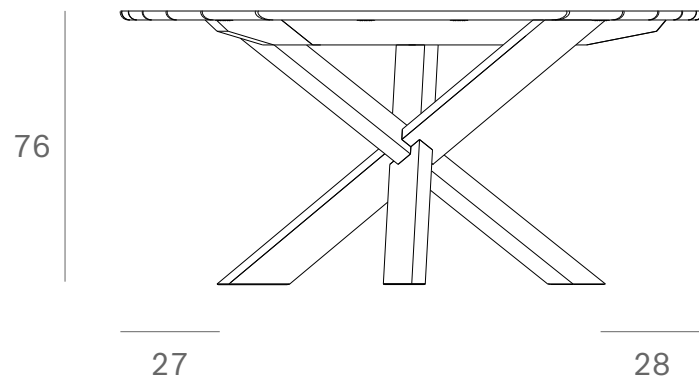

163

*Ethnicraft*

10280 - Teak Circle outdoor dining table - Dimensions (inches)