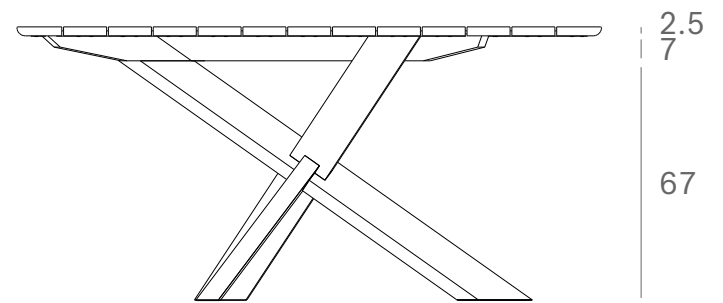

163

*Ethnicraft*

10280 - Teak Circle outdoor dining table - Dimensions (inches)