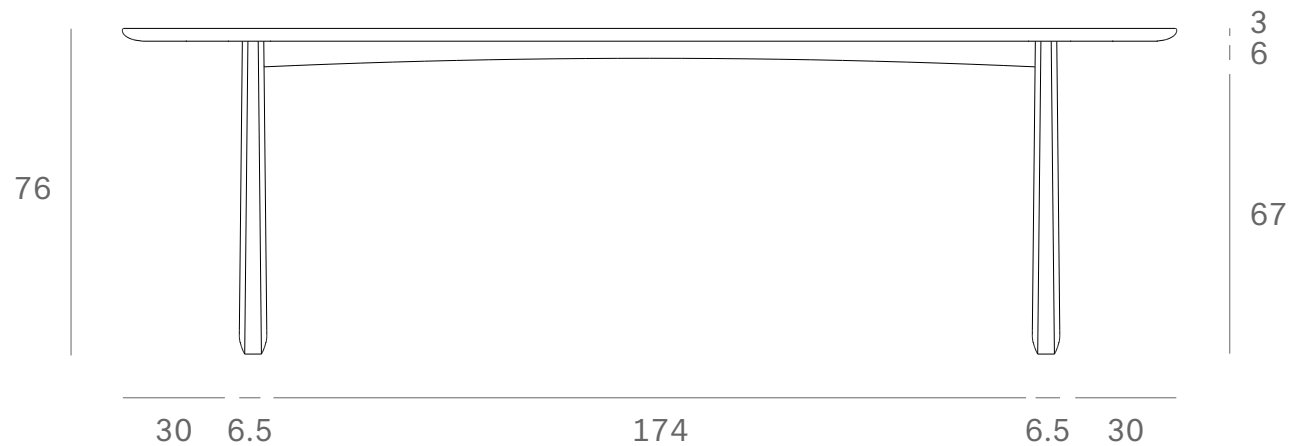

*Ethnicraft*

55014 - Oak Geometric dining table - Dimensions (cm)

*Ethnicraft*

55014 - Oak Geometric dining table - Dimensions (inches)