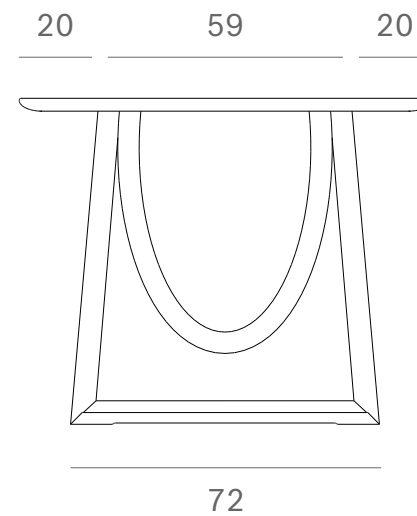

*Ethnicraft*

55014 - Oak Geometric dining table - Dimensions (cm)

*Ethnicraft*

55014 - Oak Geometric dining table - Dimensions (inches)