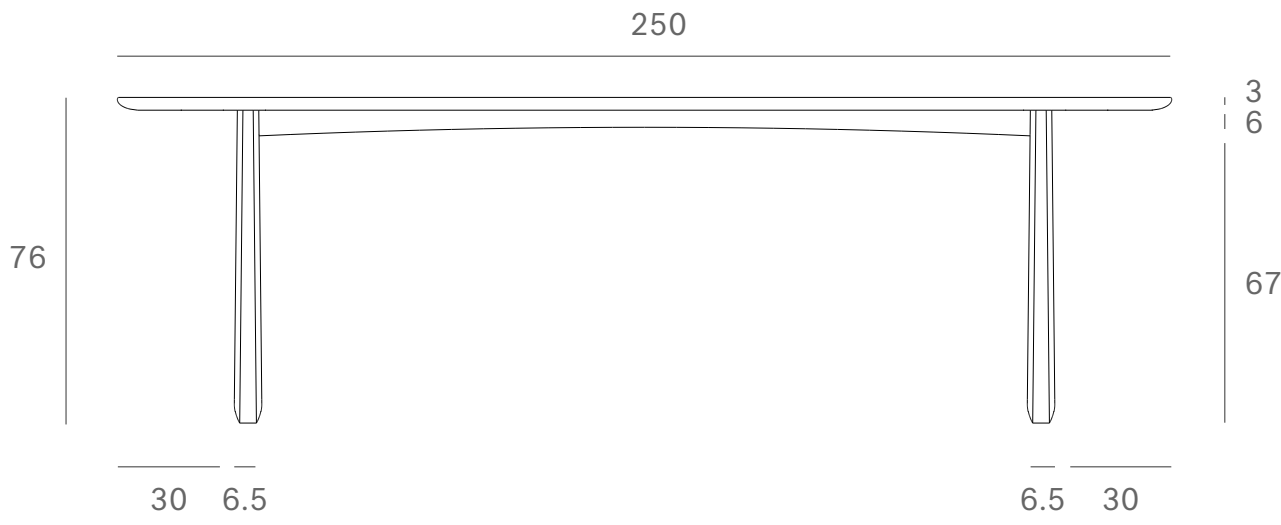

*Ethnicraft*

55013 - Oak Geometric dining table - Dimensions (cm)

*Ethnicraft*

55013 - Oak Geometric dining table - Dimensions (inches)