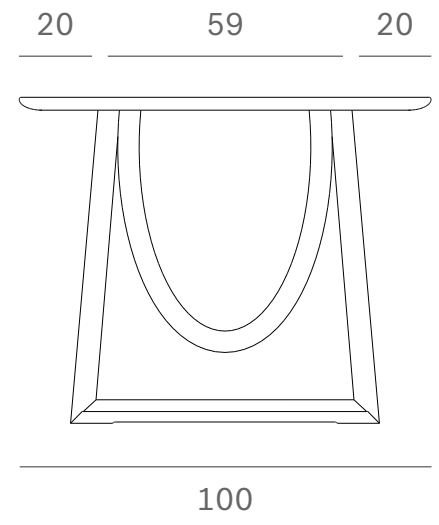

*Ethnicraft*

55013 - Oak Geometric dining table - Dimensions (cm)

*Ethnicraft*

55013 - Oak Geometric dining table - Dimensions (inches)