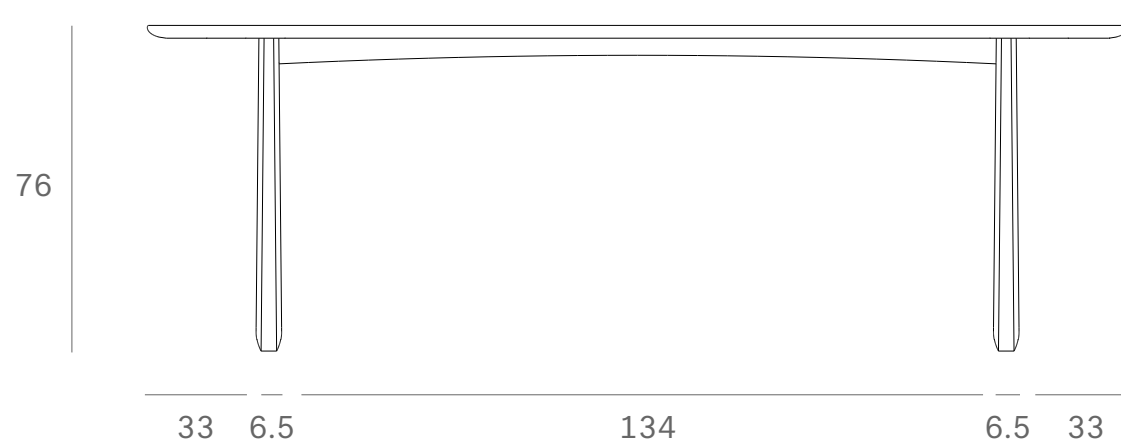

Ethnicraft

53057 - Oak Geometric dining table - Dimensions (cm)

*Ethnicraft*

53057 - Oak Geometric dining table - Dimensions (inches)