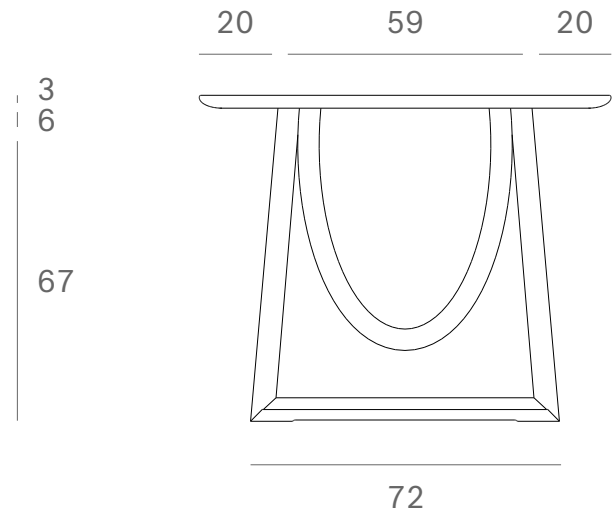

Ethnicraft

53057 - Oak Geometric dining table - Dimensions (cm)

*Ethnicraft*

53057 - Oak Geometric dining table - Dimensions (inches)