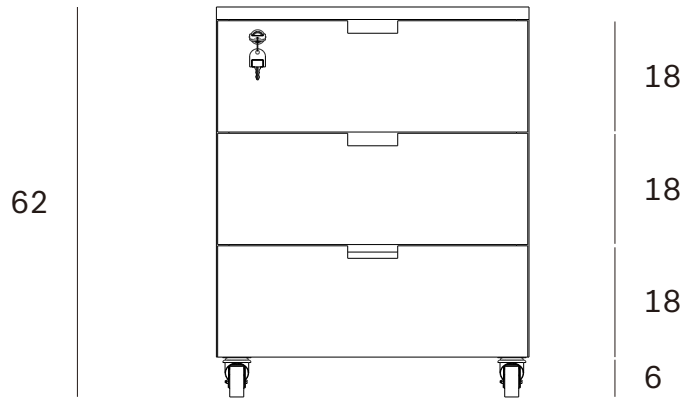

Ethnicraft

Billy drawer unit - 3 drawers - Dimensions (cm)

Ethnicraft

Billy drawer unit - 3 drawers - Dimensions (inches)