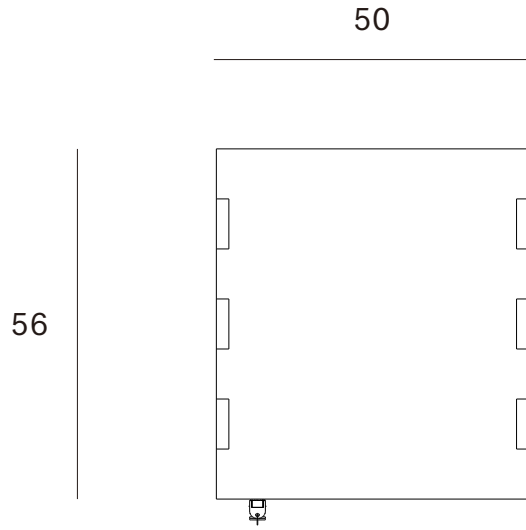

Ethnicraft

Billy drawer unit - 3 drawers - Dimensions (cm)

Ethnicraft

Billy drawer unit - 3 drawers - Dimensions (inches)