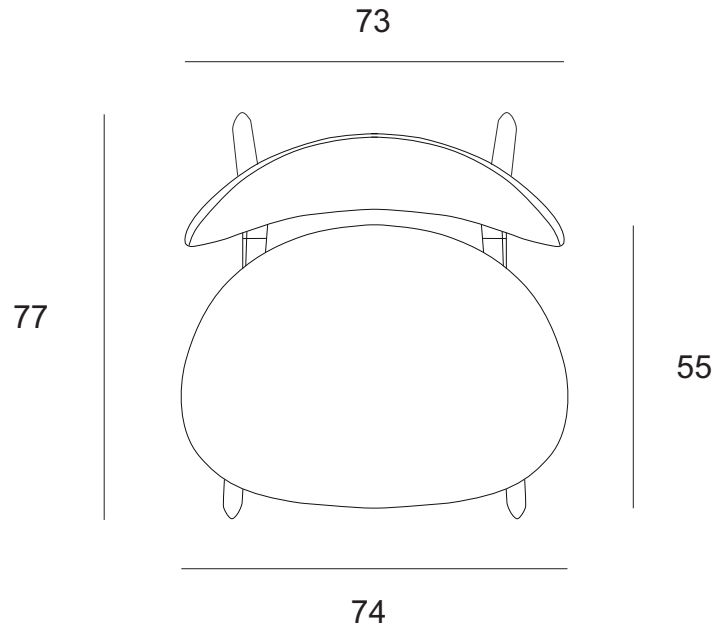

Eye lounge chair - Dimensions (cm)

Eye lounge chair - Dimensions (inches)