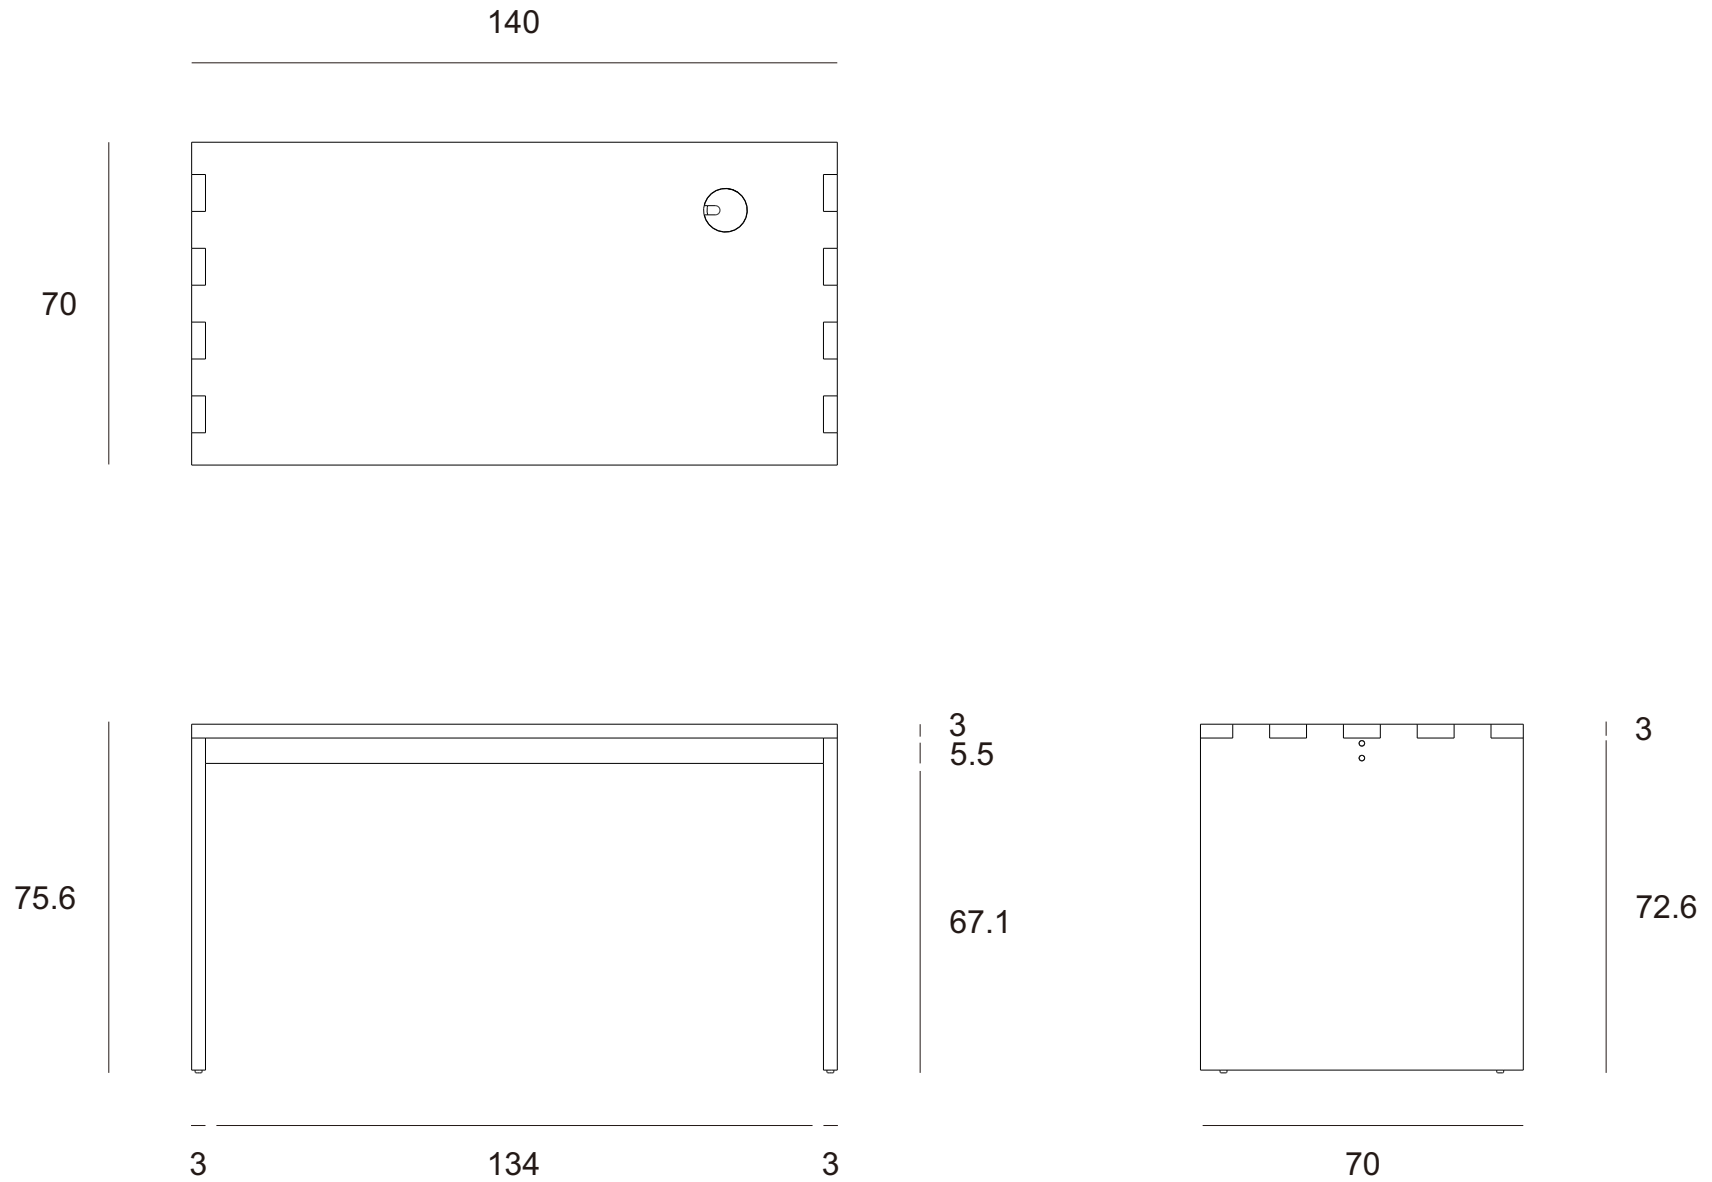

*Ethnicraft*

U desk with cable management - Dimensions (cm)

*Ethnicraft*

U desk with cable management - Dimensions (inches)